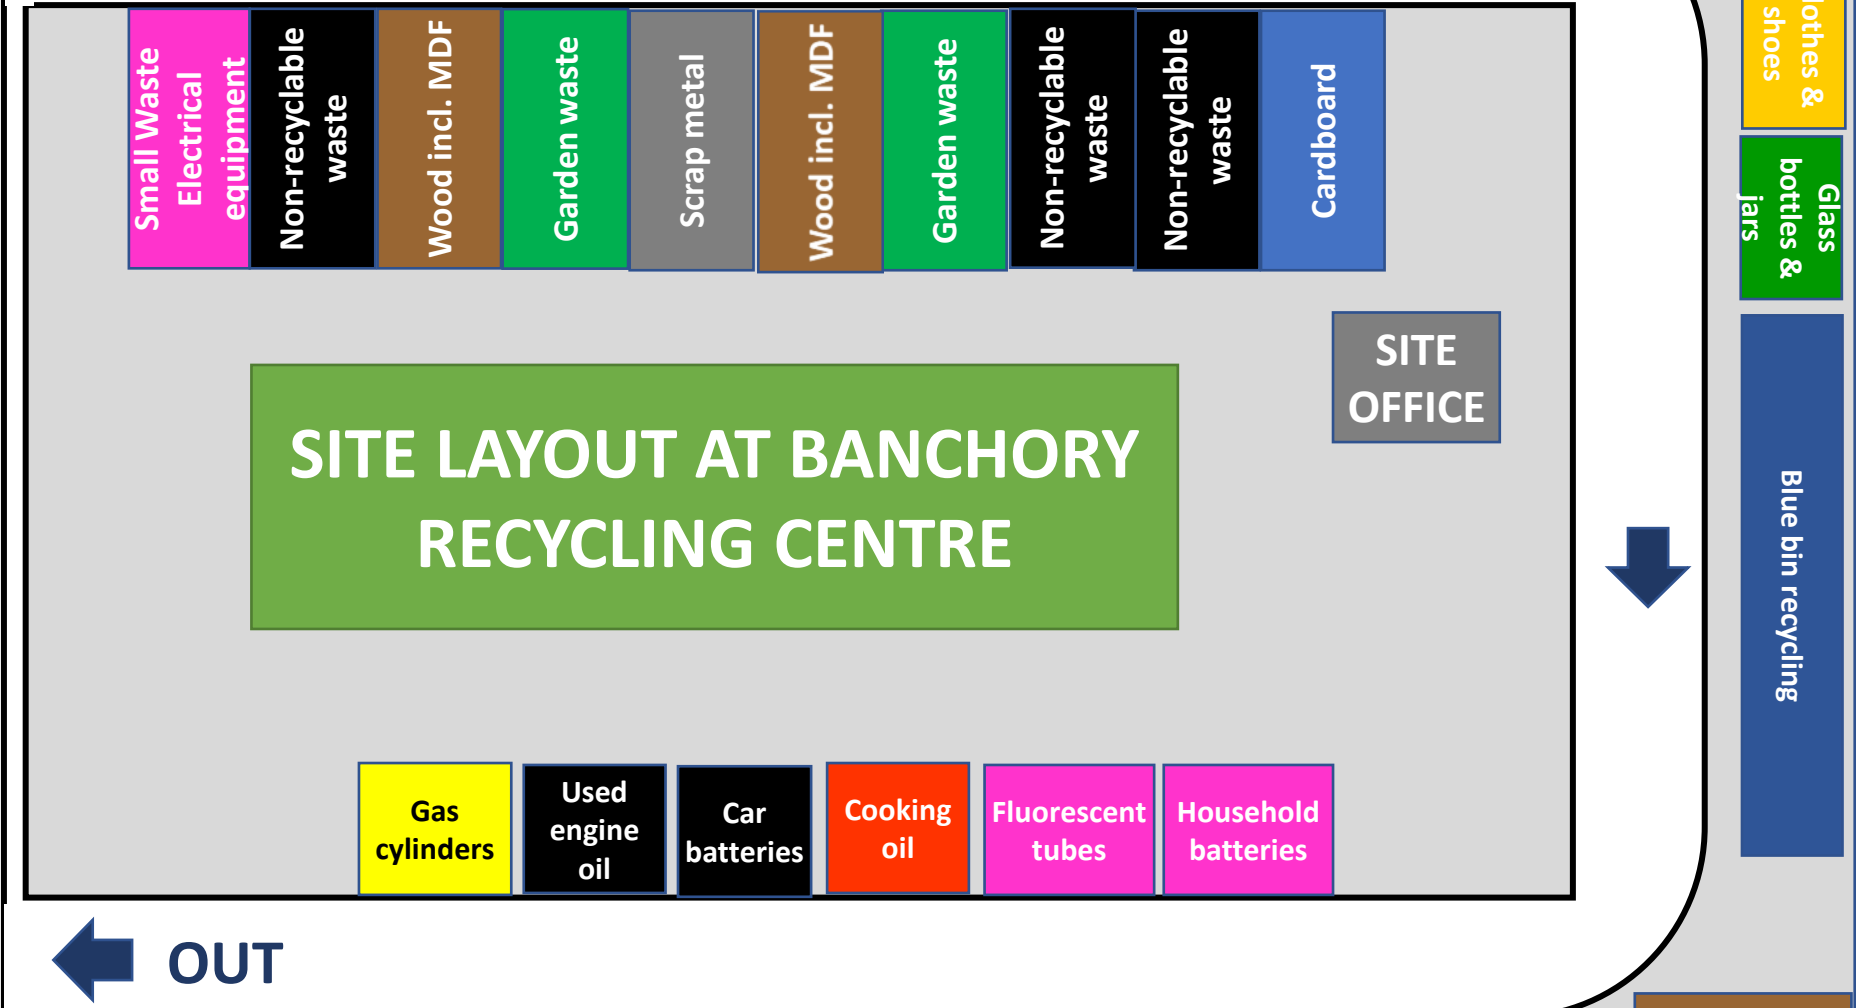

IN

SITE LAYOUT AT BANCHORY RECYCLING CENTRE

SITE OFFICE

OUT

- Small Waste Electrical equipment
- Non-recyclable waste
- Wood incl. MDF
- Garden waste
- Scrap metal
- Wood incl. MDF
- Garden waste
- Non-recyclable waste
- Non-recyclable waste
- Cardboard

Clothes & shoes

Glass bottles & jars

Blue bin recycling

- Gas cylinders
- Used engine oil
- Car batteries
- Cooking oil
- Fluorescent tubes
- Household batteries

Plasterboard

Rubble & ceramics

Soil & turf

Electrical equipment (Televisions)