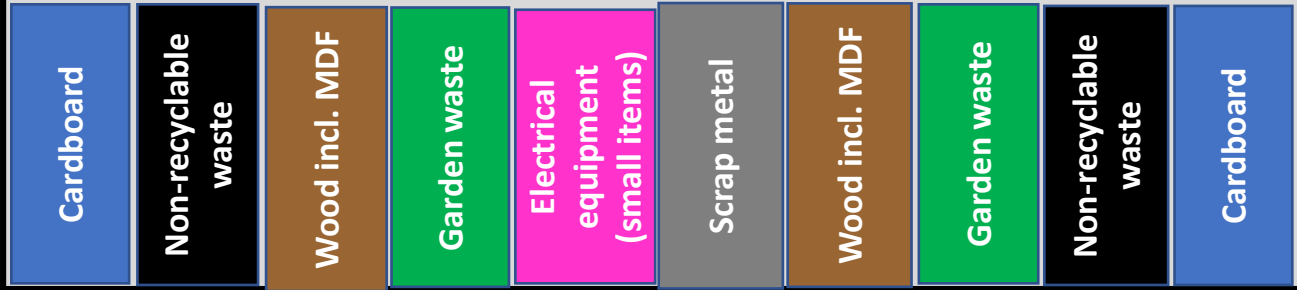

VANS IN
CARS IN

SITE LAYOUT AT PORTLETHEN RECYCLING CENTRE

Badentoy Drive

OUT