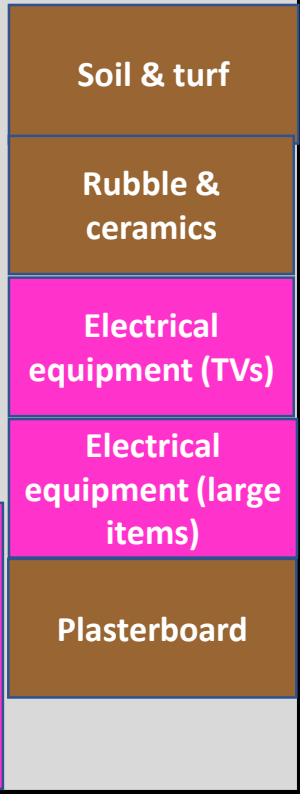

VANS IN
CARS IN

**SITE LAYOUT AT
PORTLETHEN RECYCLING
CENTRE**

Badentoy Drive

OUT