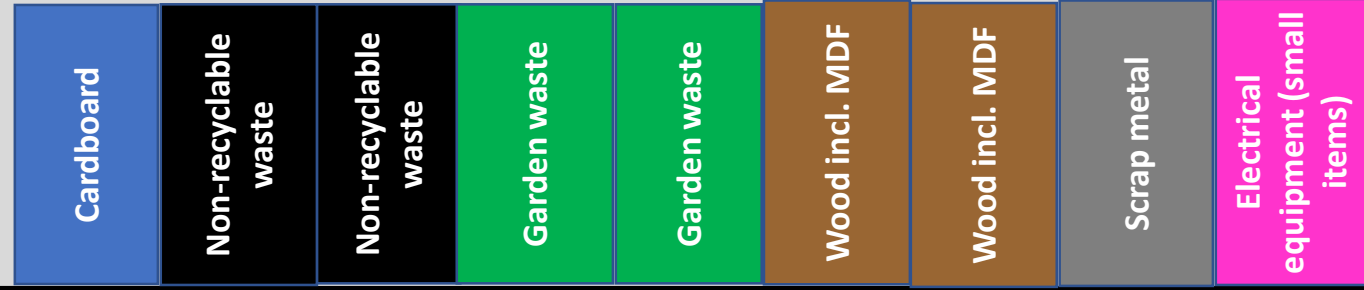

VANS IN
CARS IN

**SITE LAYOUT AT
PORTLETHEN RECYCLING
CENTRE**

Badentoy Drive

OUT