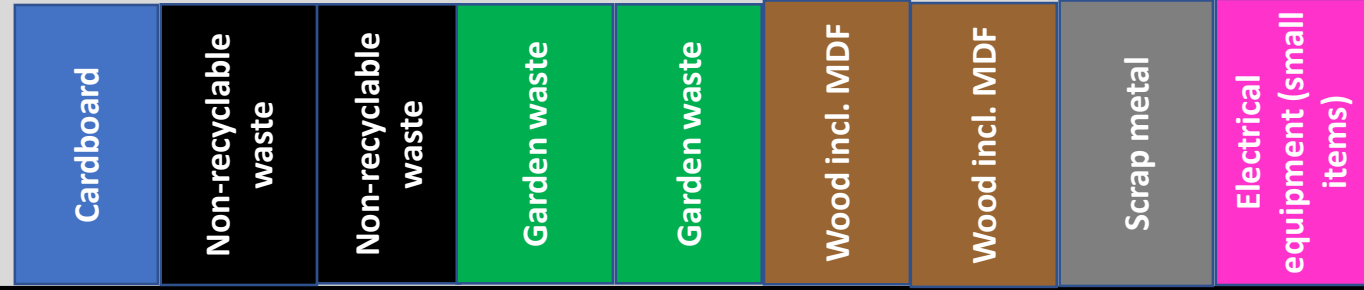

VANS IN  
CARS IN

**SITE LAYOUT AT  
PORTLETHEN RECYCLING  
CENTRE**

**Badentoy Drive**

**OUT**