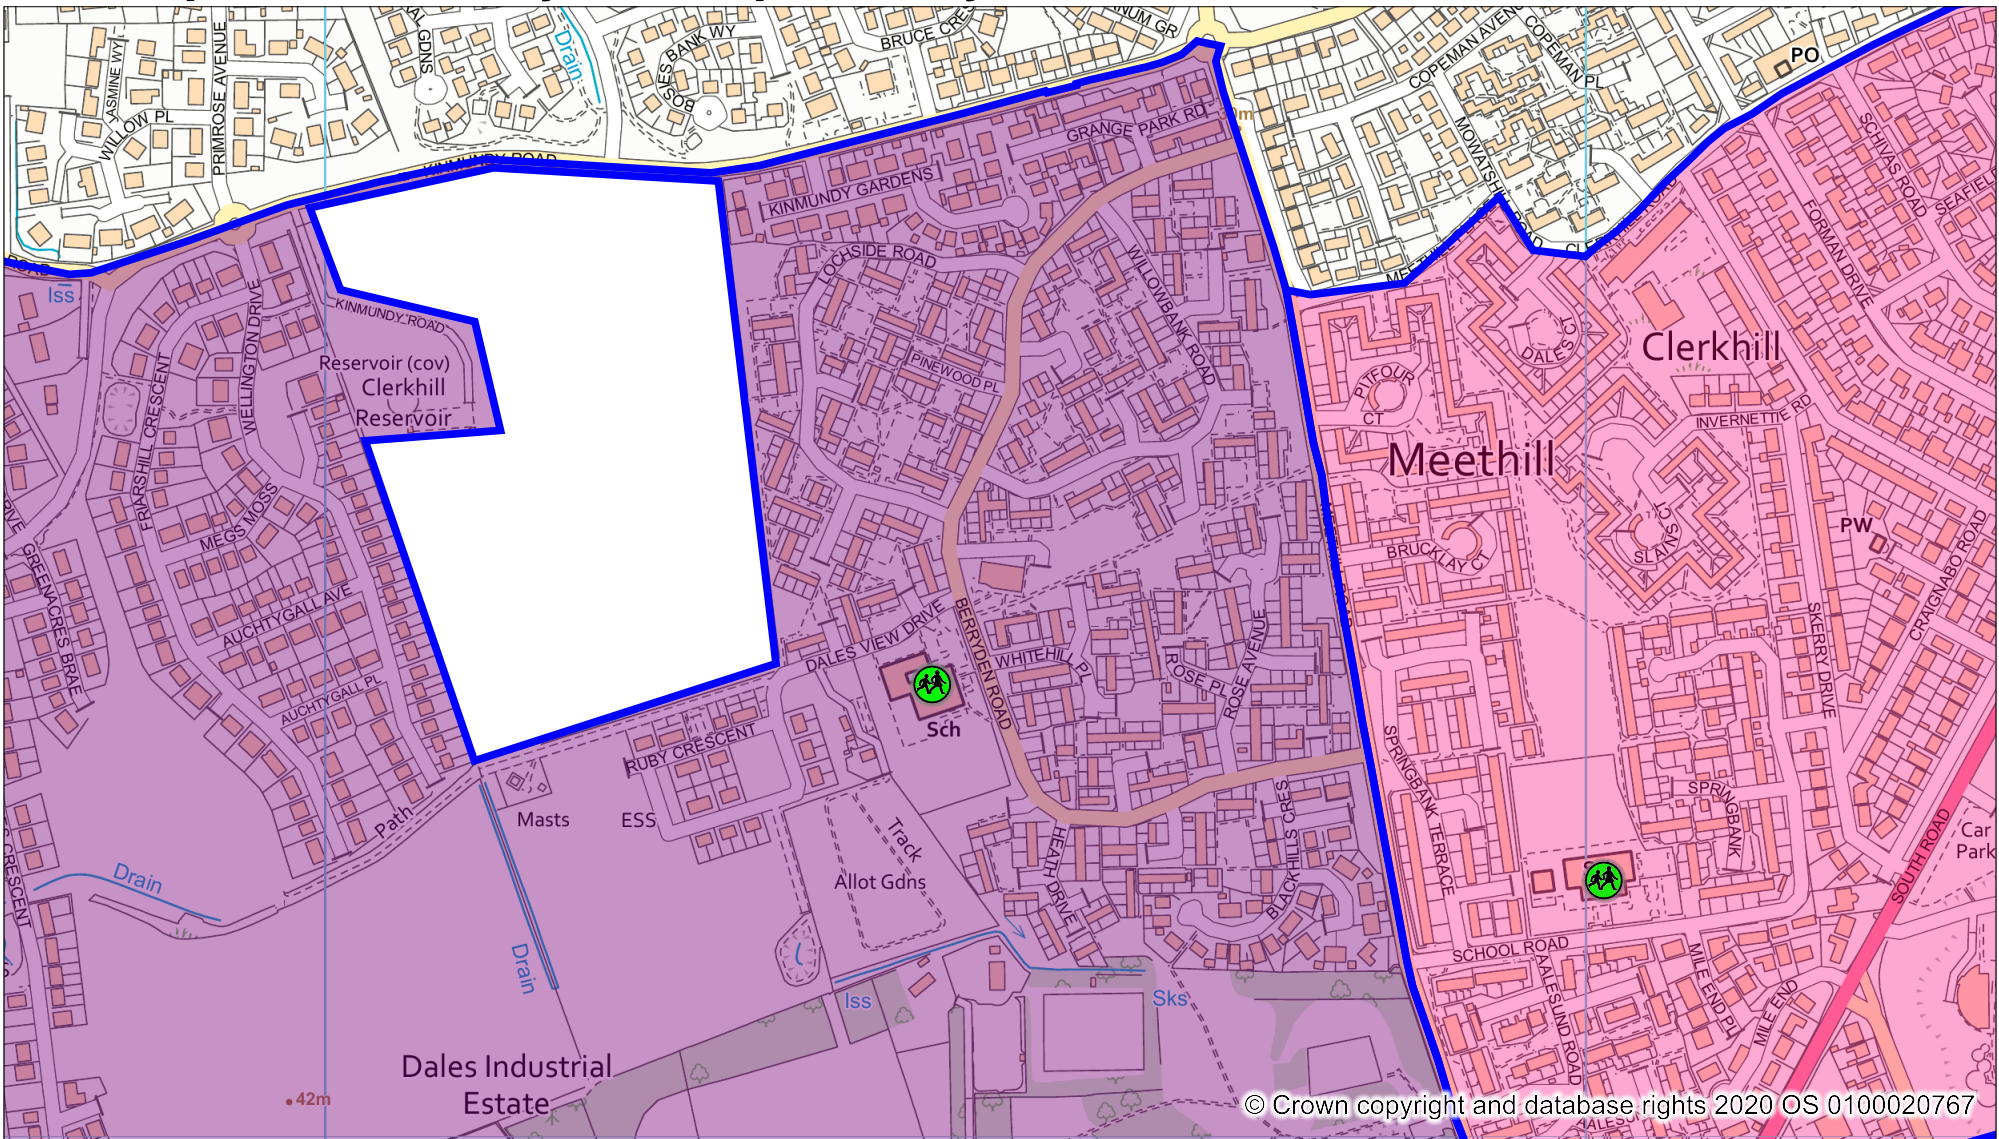

Map 4 - Kinmundy site in proximity to Dales Park and Meethill Schools

Woodhill House
 Westburn Road
 Aberdeen
 AB16 5GB

Operator:	Learning Estates
Department:	E&CS
Drawing No:	1234-A
Date: 03/12/2020	Scale: 1:6000