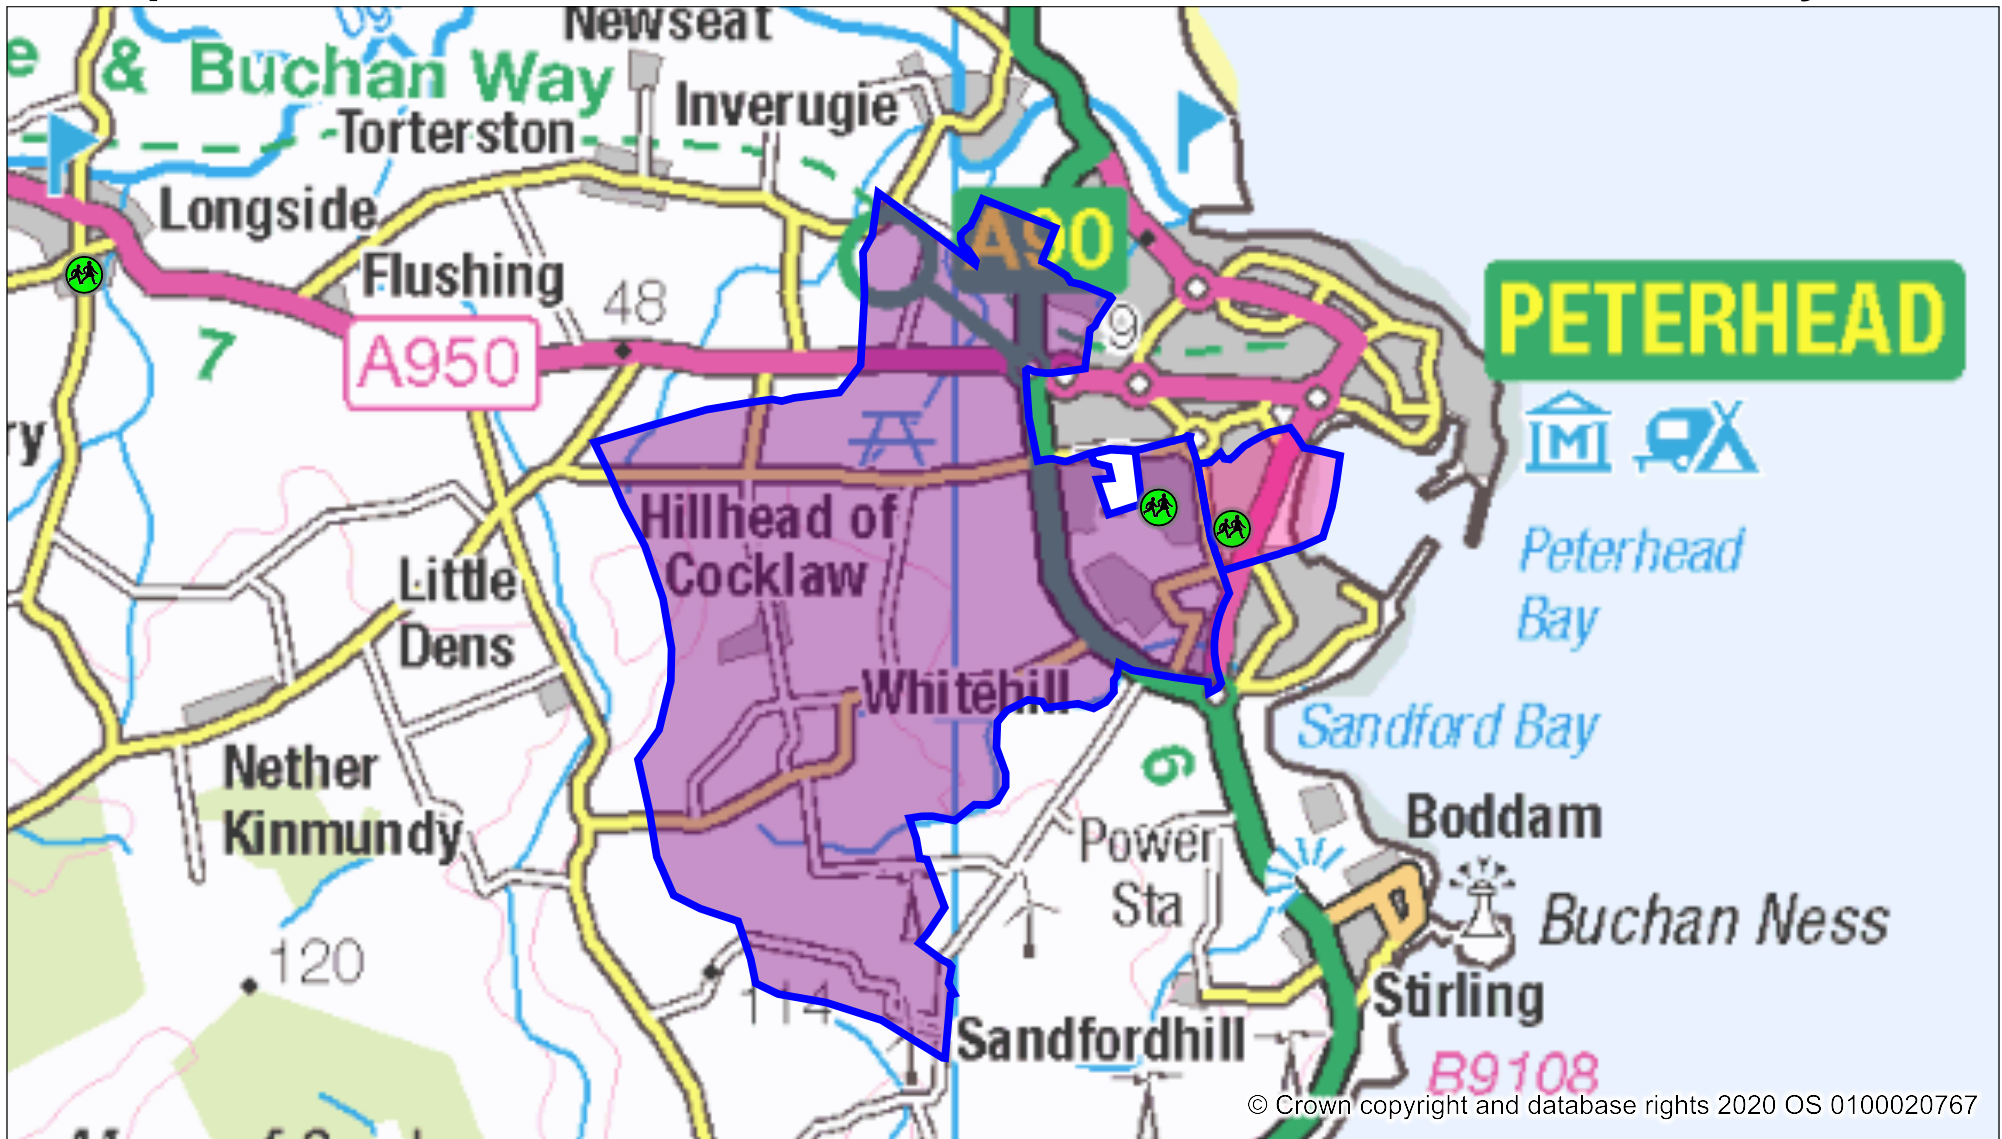

Map 3 Catchment areas of Dales Park, Meethill School and Kinmundy site

© Crown copyright and database rights 2020 OS 0100020767

Woodhill House
Westburn Road
Aberdeen
AB16 5GB

Operator:	Learning Estates
Department:	E&CS
Drawing No:	1234-A
Date: 03/12/2020	Scale: 1:55000