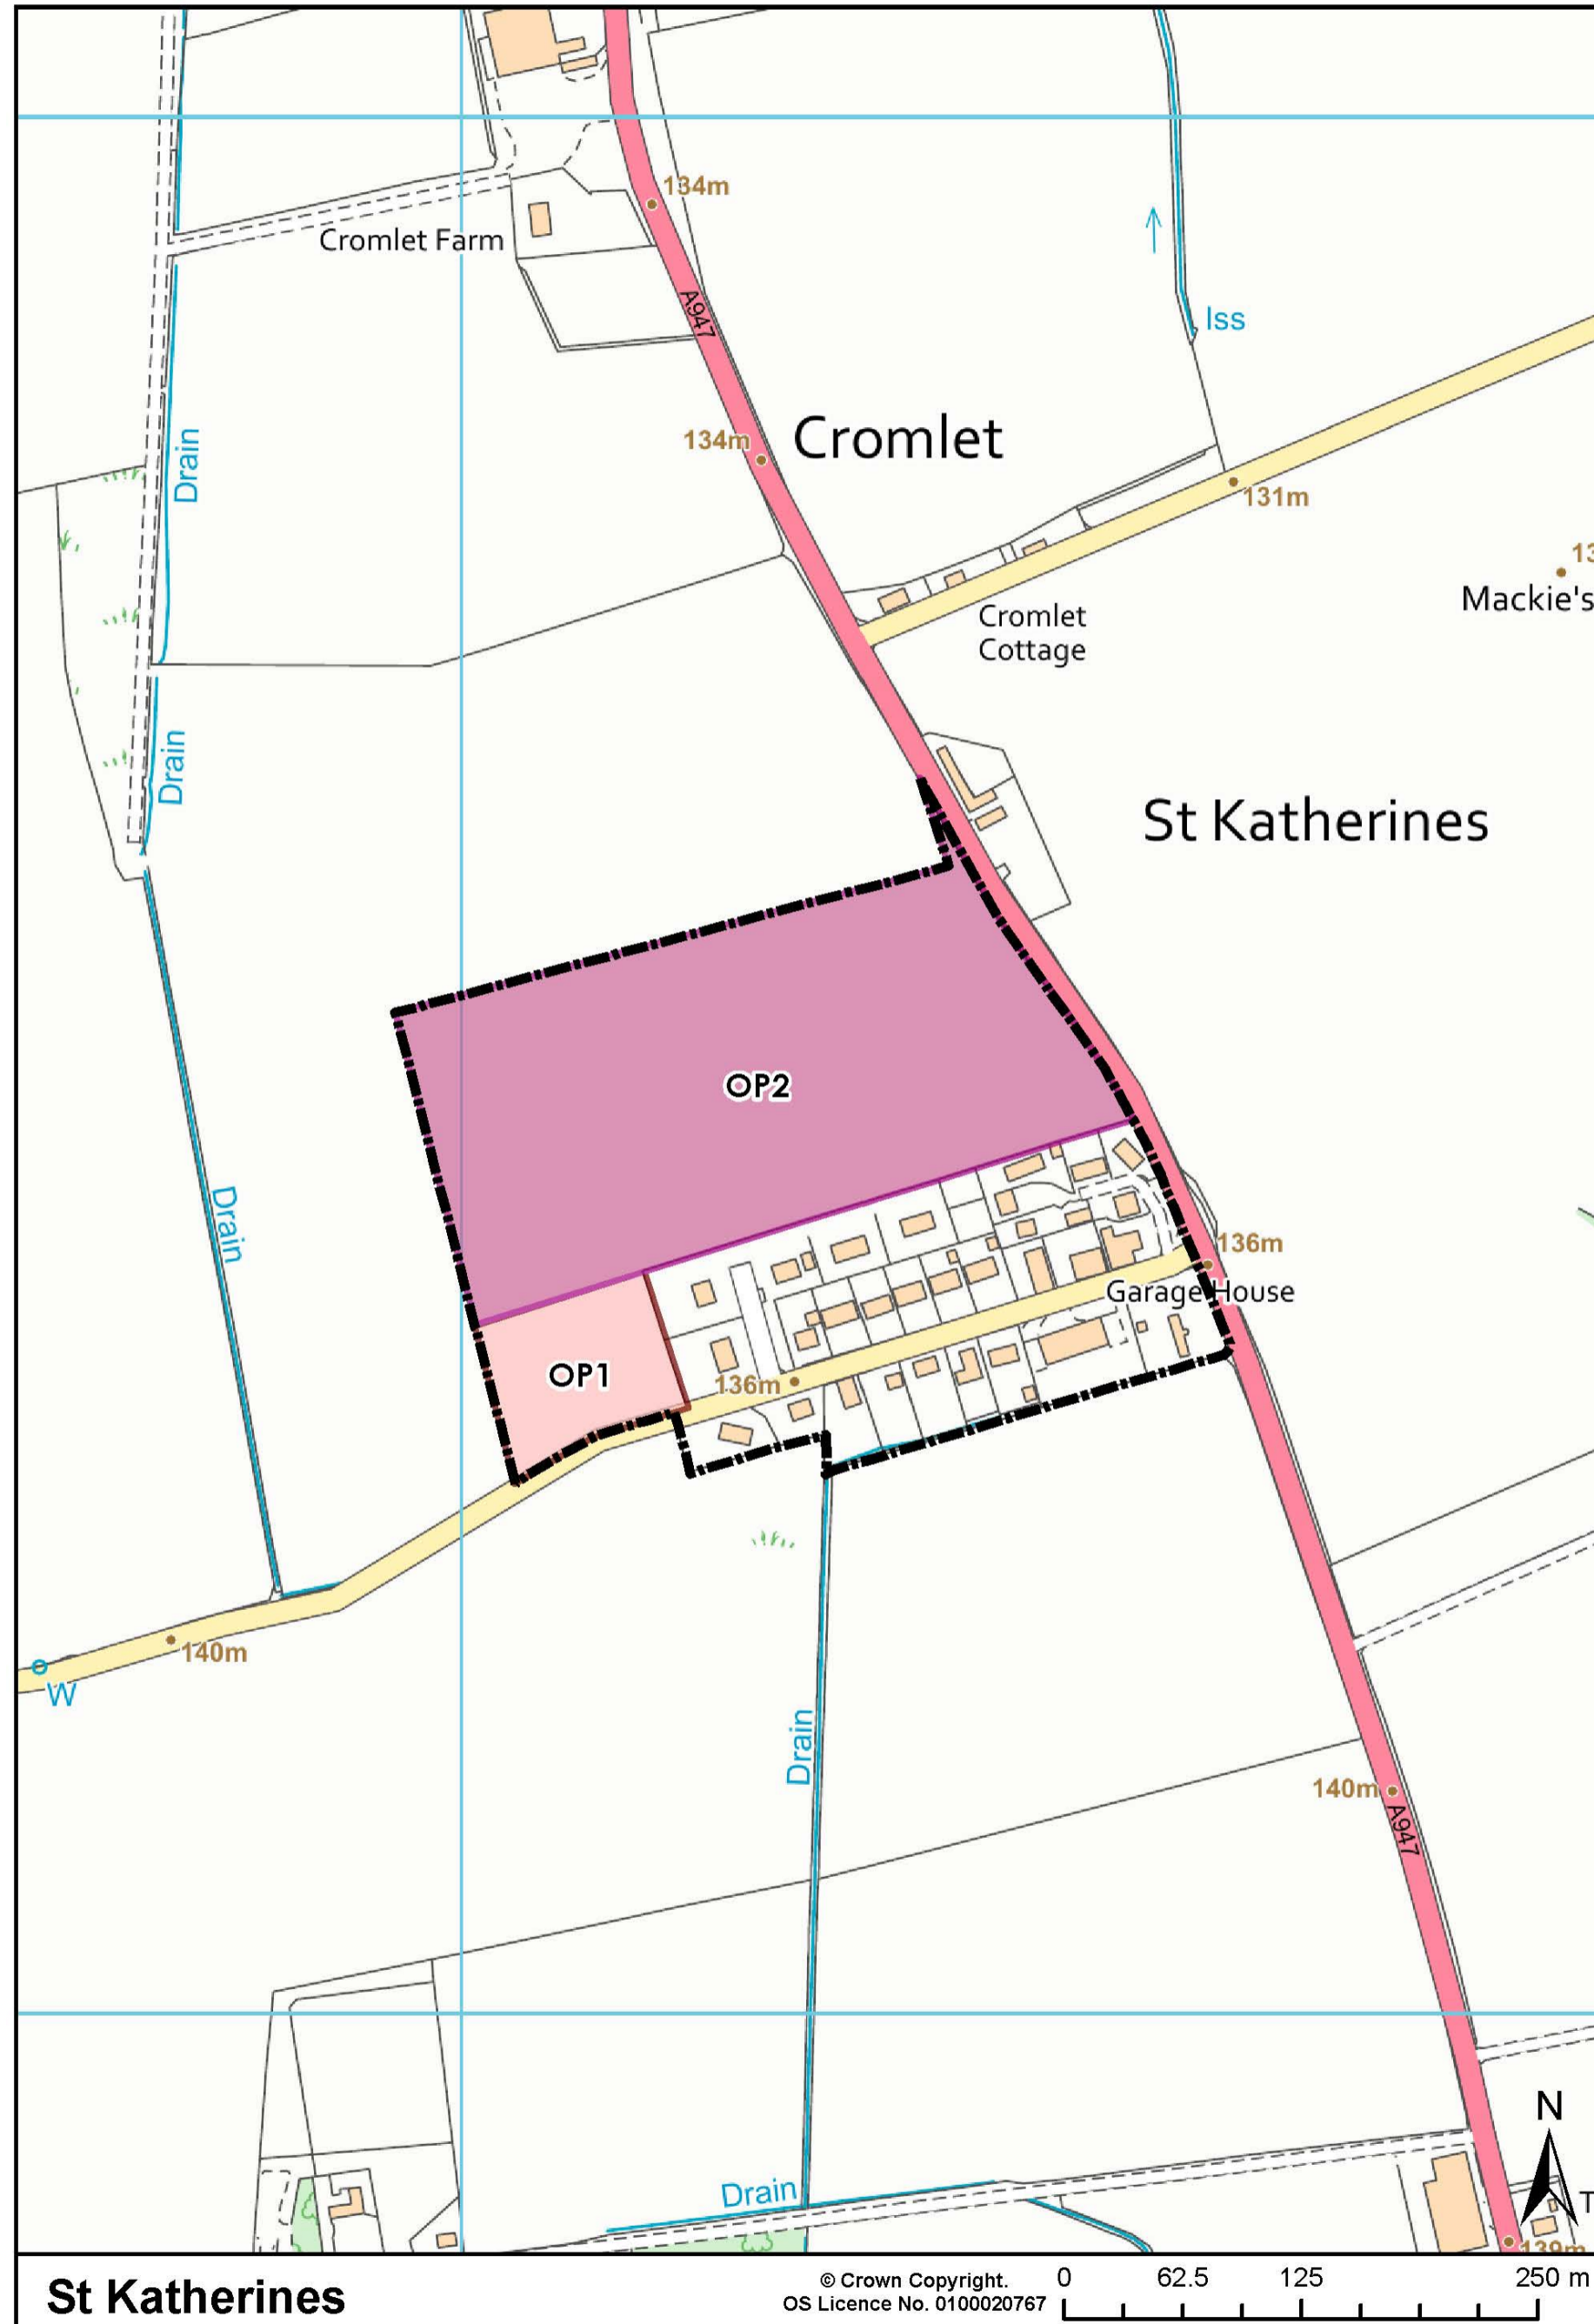

St Katherines

OP1: Cromlet Park West (5 homes)

- This site is being carried forward from the LDP 2017.
- There is a pending planning application on the site.

OP2: Land North of St Katherines (35 homes and 1ha of employment land)

- A newly allocated site.
- Connectivity will require to be provided to OP1 from the A947.