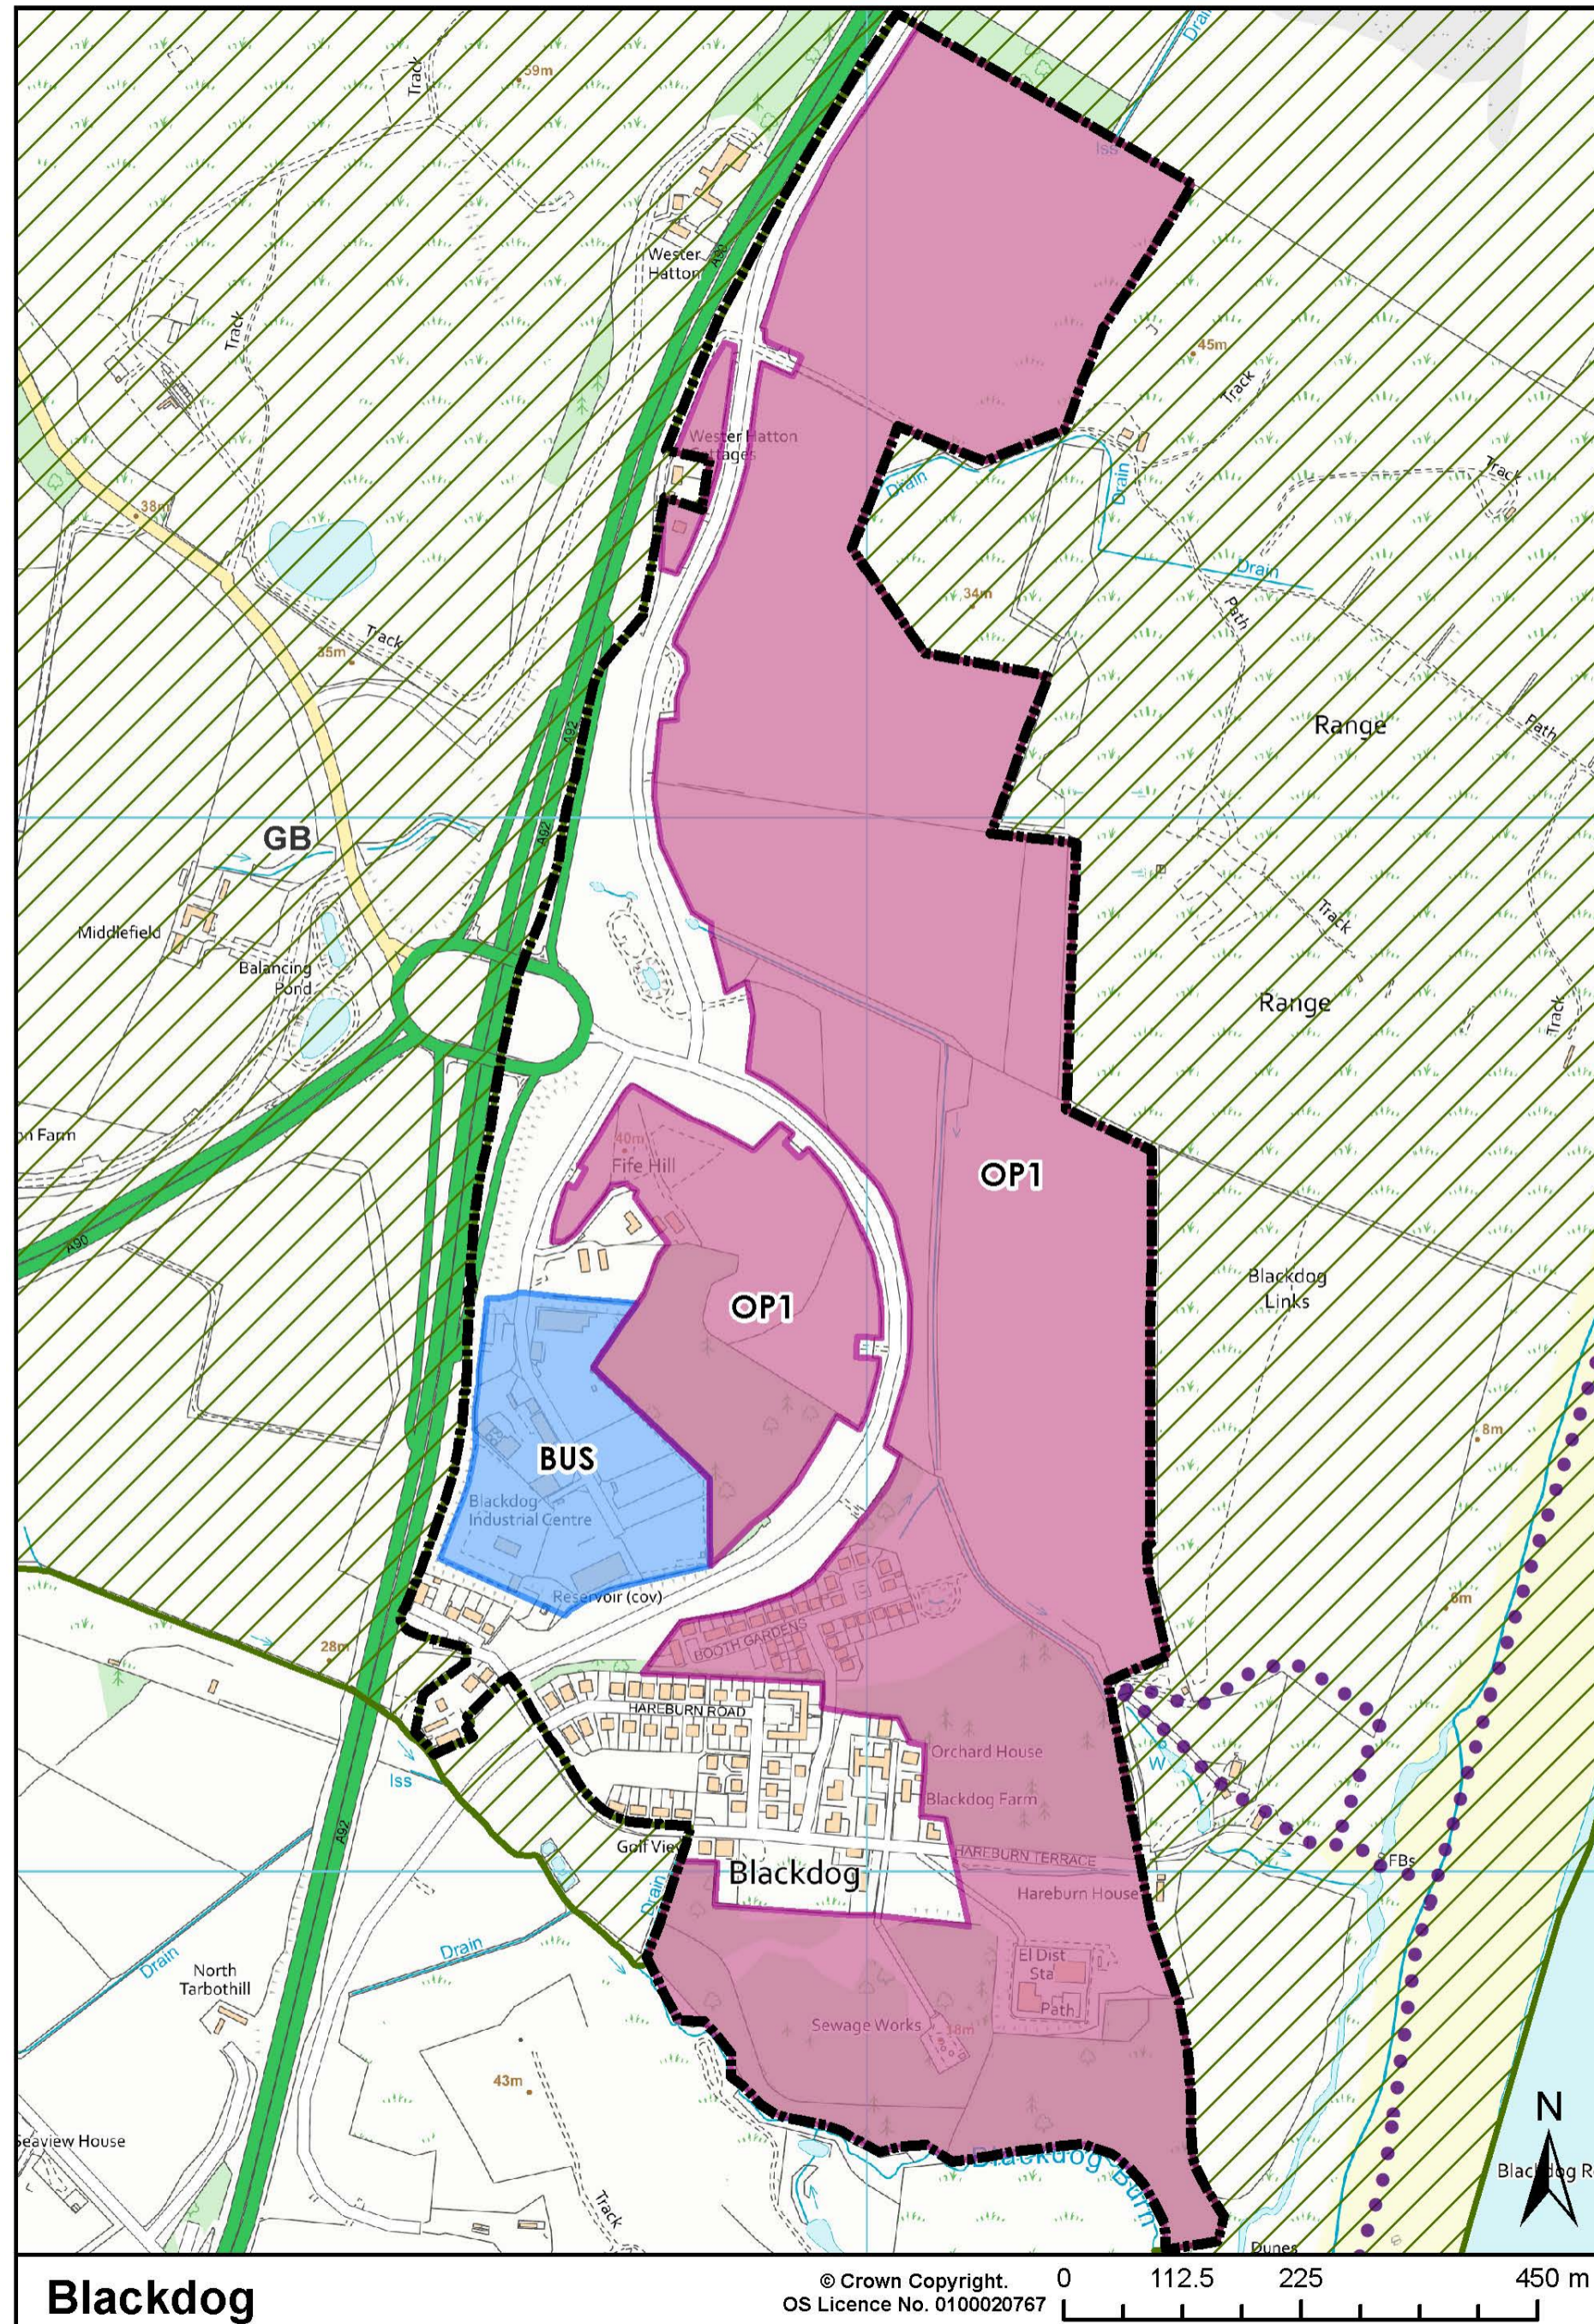

Blackdog

OP1: Land at Blackdog (600 homes, 4ha employment land and 7ha strategic reserve)

- This site is being carried forward from the LDP 2017.
- There is an approved Masterplan on the site.
- Planning Permissions exist on this site.