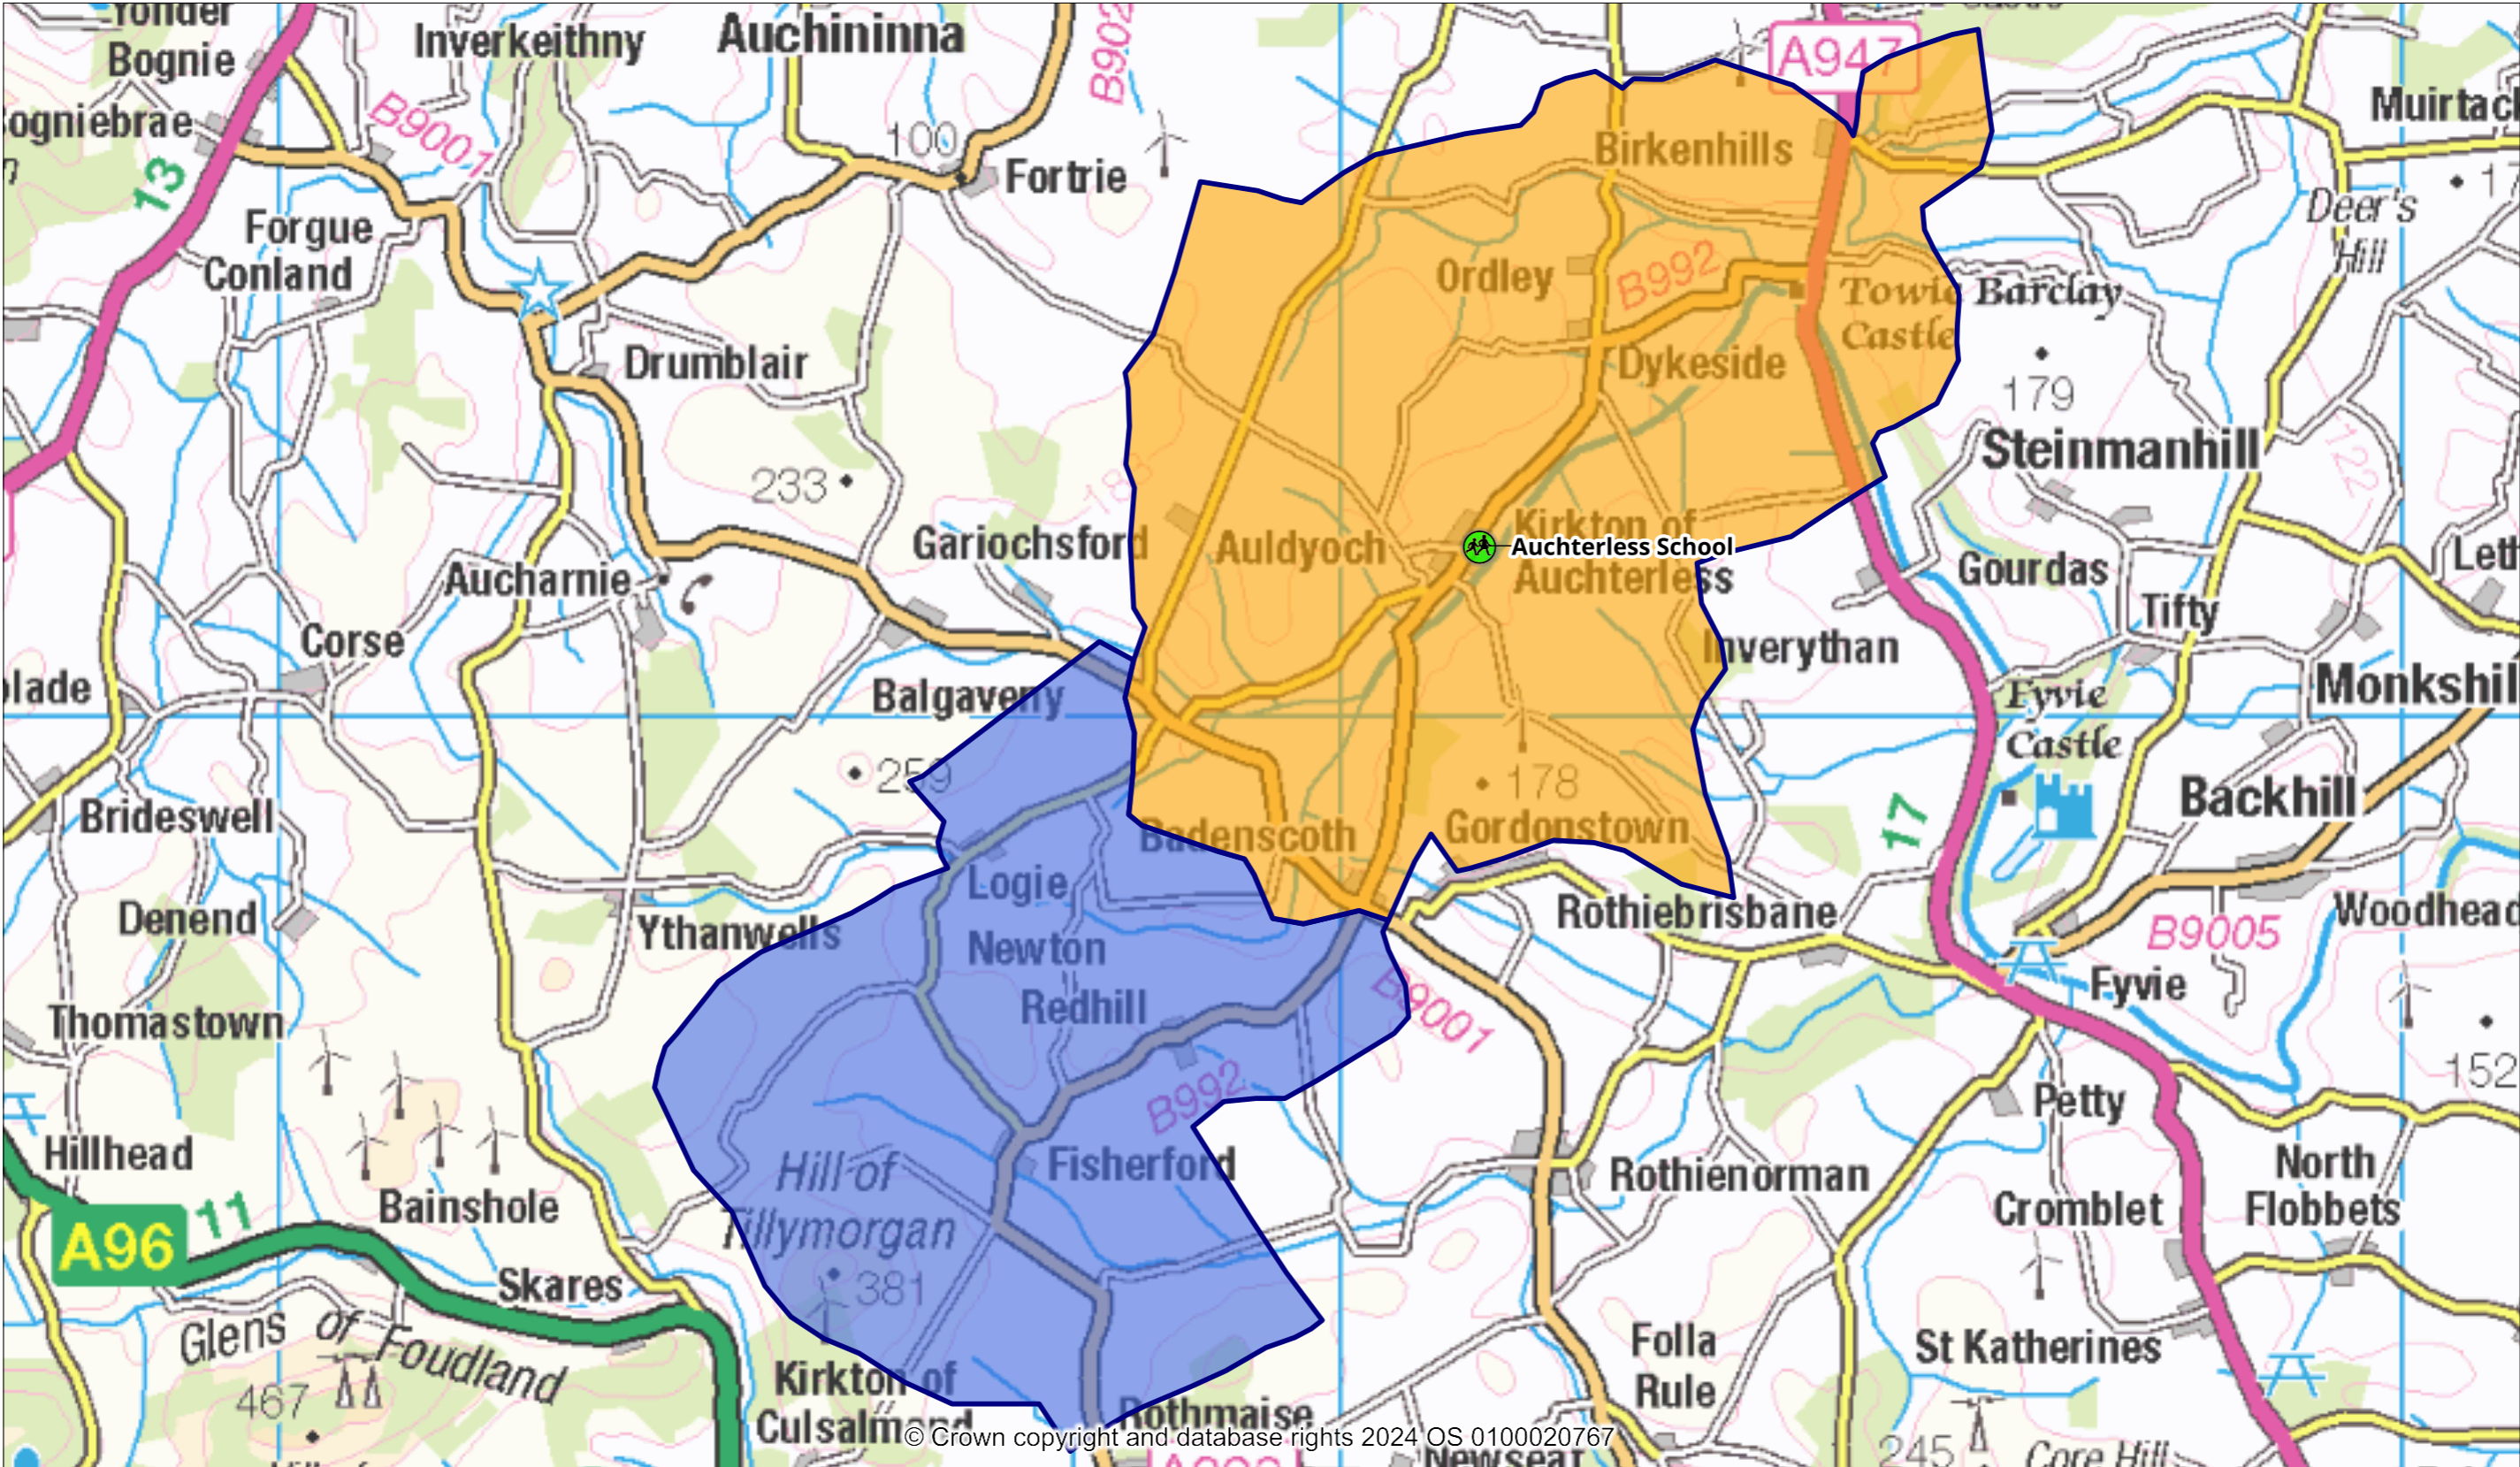

Fisherford School merged with Auchterless School

© Crown copyright and database rights 2024 OS 0100020767

Aberdeenshire Council
Woodhill House
Westburn Road
Aberdeen
AB16 5GB

Operator:	Learning Estates
Department:	ECS
Drawing No:	1234-A
Date:	08/01/2024
Scale:	1:63000