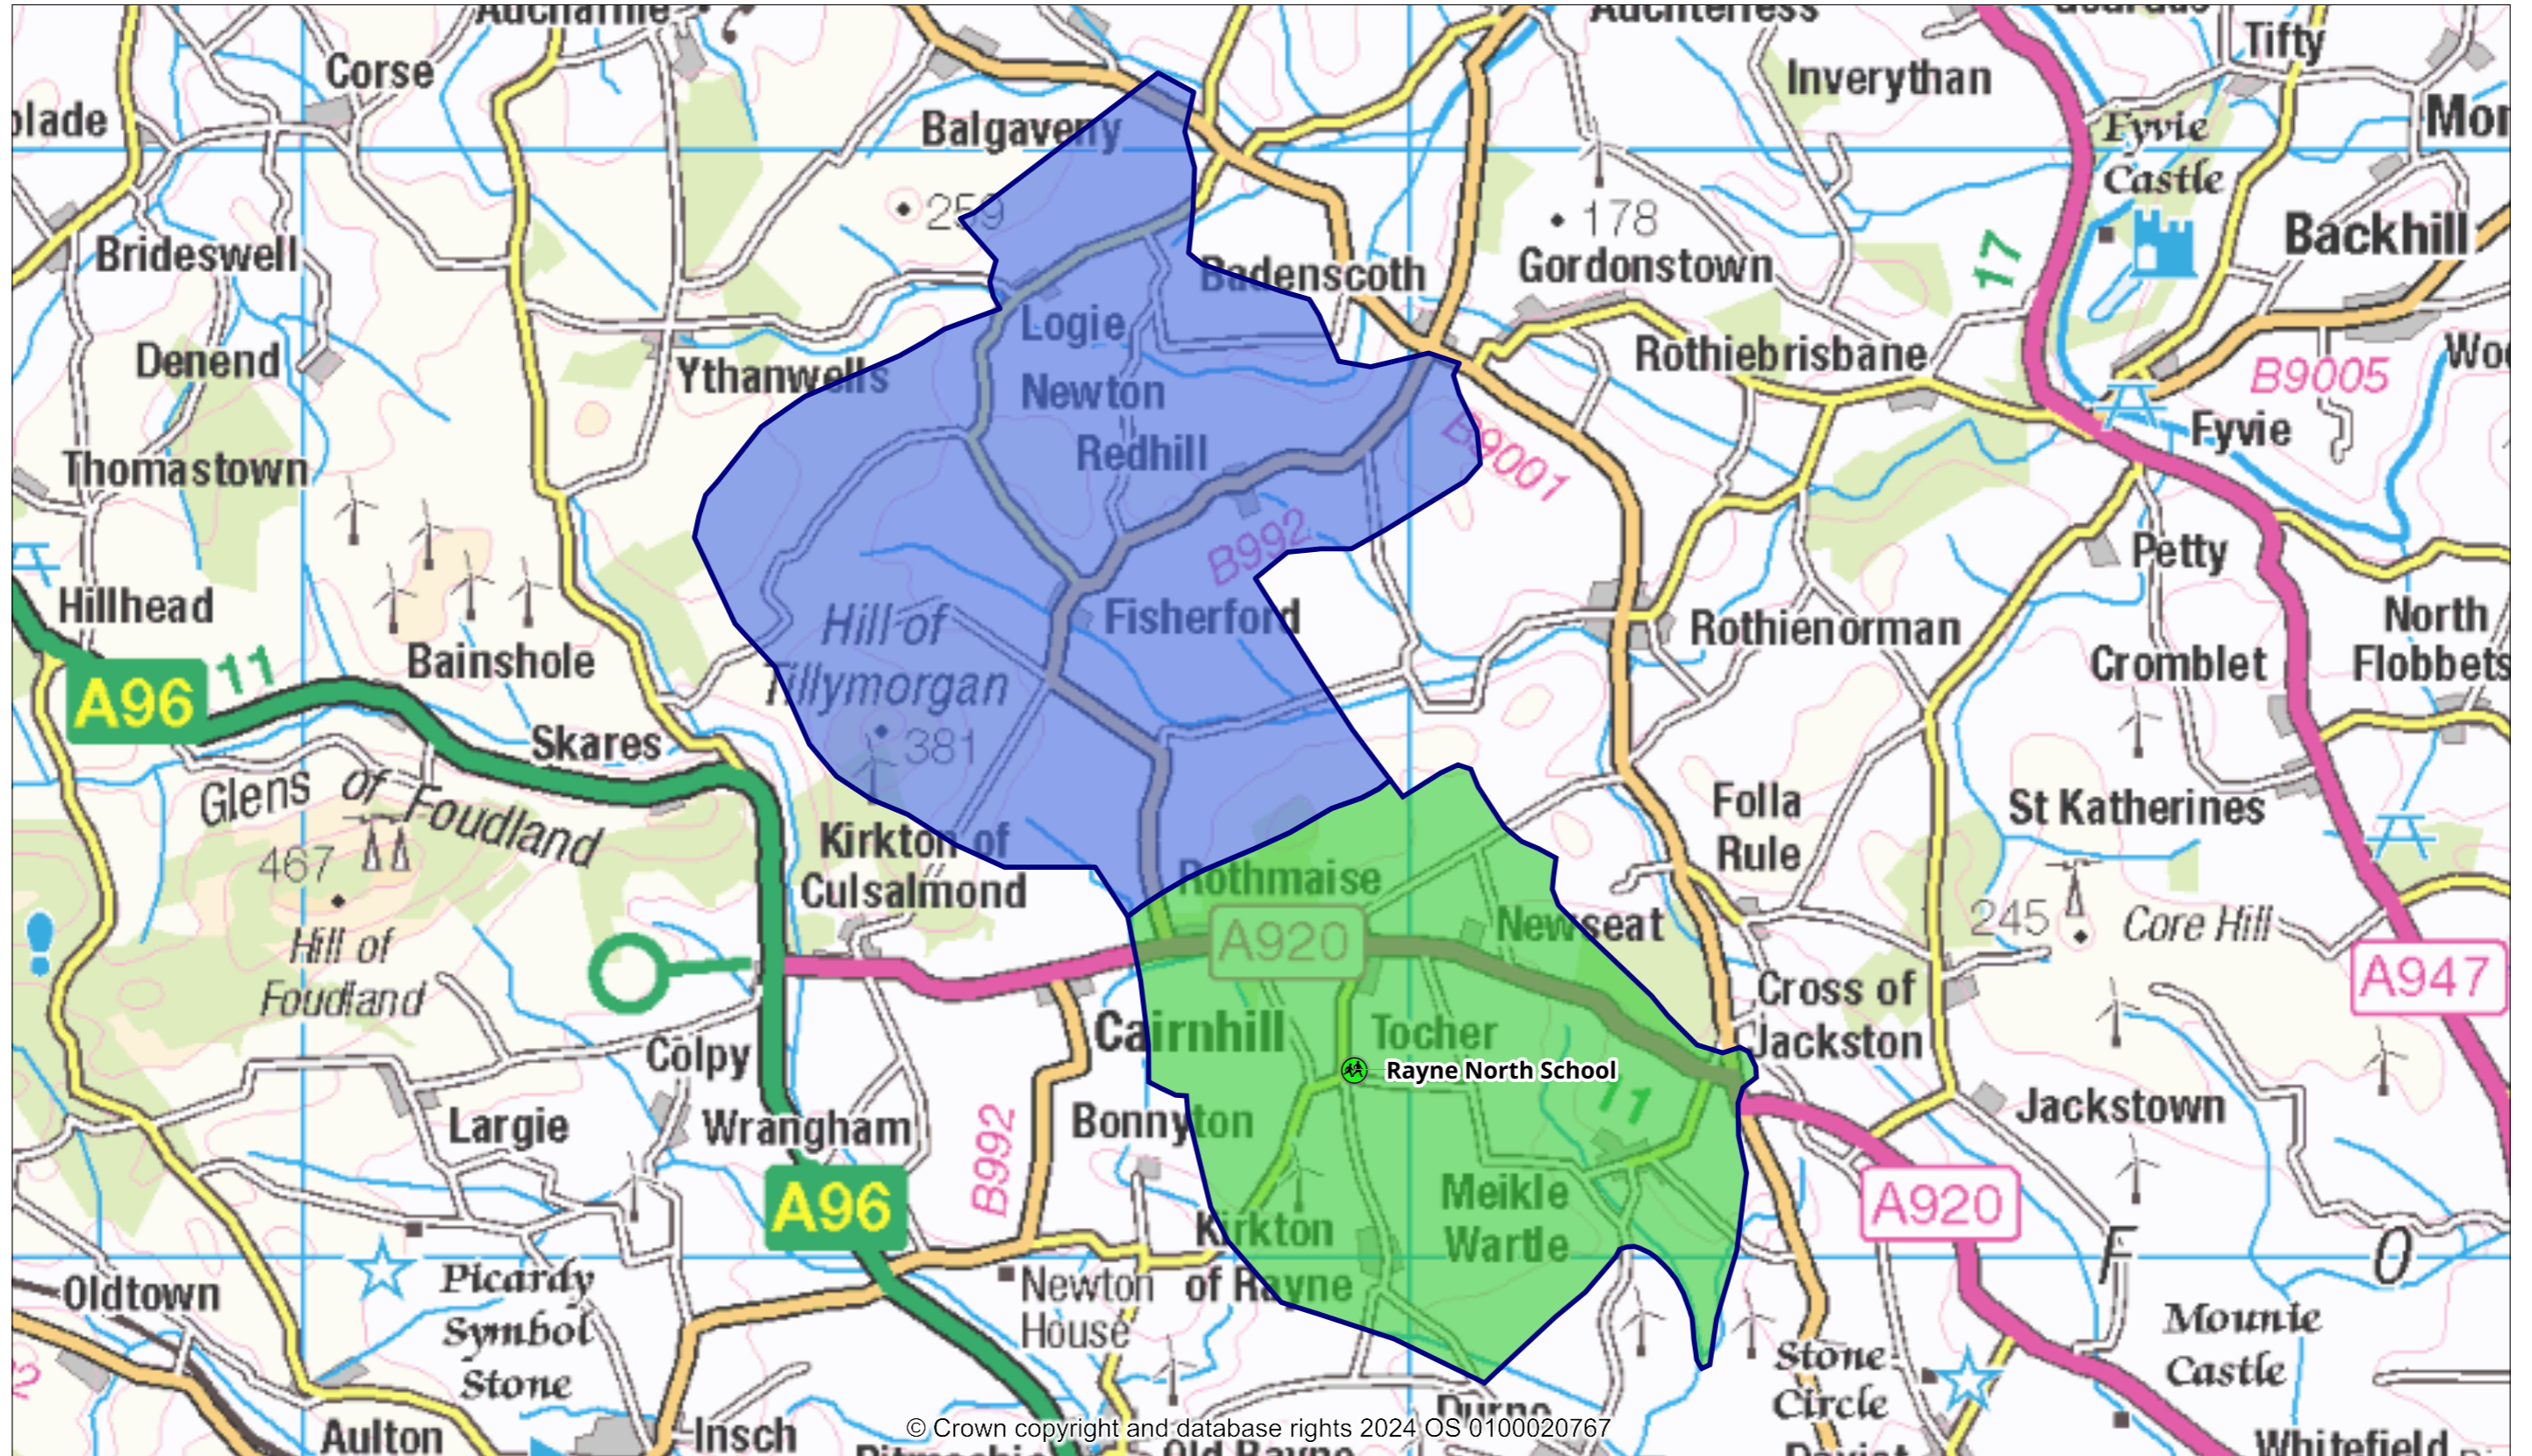

# Fisherford School merged with Rayne North School

Aberdeenshire Council  
Woodhill House  
Westburn Road  
Aberdeen  
AB16 5GB

Operator:	Learning Estates
Department:	ECS
Drawing No:	1234-A
Date: 08/01/2024	Scale: 1:60000