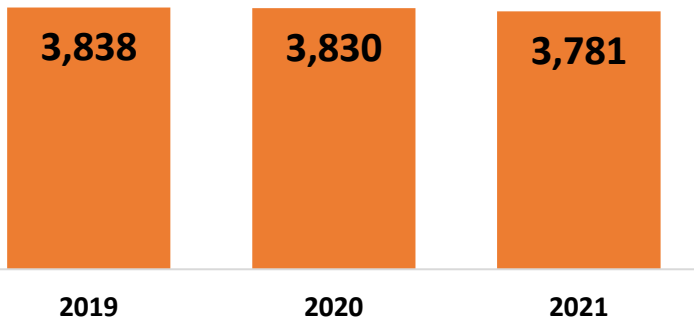

Macduff 2023

Population

1.4% of
Aberdeenshire's
population lives in
Macduff.

5% of Macduff's
population is aged
80+ (Aberdeenshire
4.9%)

Information about Macduff is
obtained by combining
information from individual
data zones.