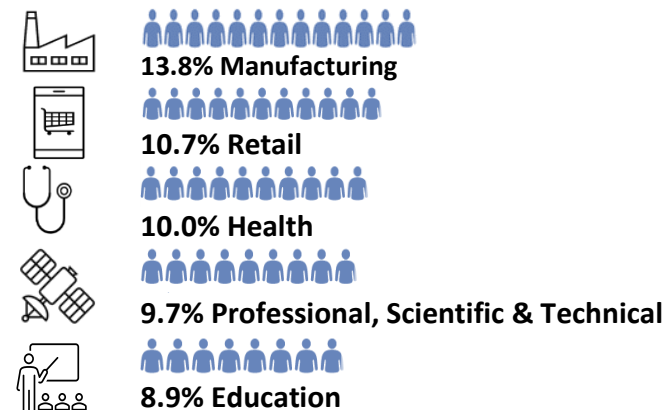

* Run by Aberdeenshire Council

Economy

Employment: top five sectors 2021

Aberdeenshire

Source: Business Register and Employment Survey 2021

Unemployment: proportion of residents aged 16 - 64

Proportion of unemployed residents was at a peak in 2020 with 2.5 due to the Covid-19 pandemic and has gradually reduced to 1.1 in 2022.