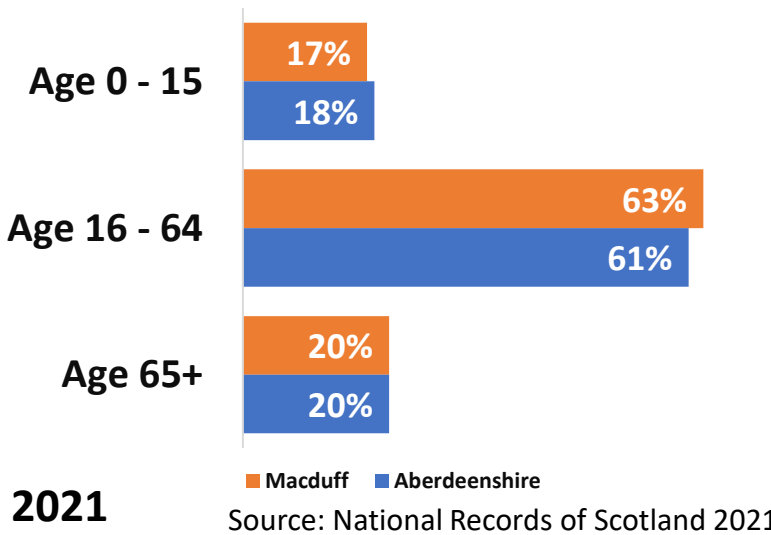

Macduff 2023

Population

1.4% of
Aberdeenshire's
population lives in
Macduff.

5% of Macduff's
population is aged
80+ (Aberdeenshire
4.9%)

Information about Macduff is
obtained by combining
information from individual
data zones.

* Run by Aberdeenshire Council

Economy

Employment: top five sectors 2021

Aberdeenshire

Source: Business Register and Employment Survey 2021

Unemployment: proportion of residents aged 16 - 64

Proportion of unemployed residents was at a peak in 2020 with 2.5 due to the Covid-19 pandemic and has gradually reduced to 1.1 in 2022.