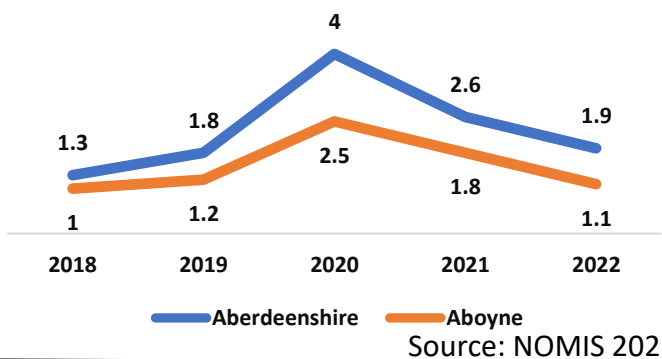

Macduff 2023

Population

1.4% of
Aberdeenshire's
population lives in
Macduff.

5% of Macduff's
population is aged
80+ (Aberdeenshire
4.9%)

Information about Macduff is
obtained by combining
information from individual
data zones.

* Run by Aberdeenshire Council

Economy

Employment: top five sectors 2021

Aberdeenshire

Source: Business Register and Employment Survey 2021

Unemployment: proportion of residents aged 16 - 64

Proportion of unemployed residents was at a peak in 2020 with 2.5 due to the Covid-19 pandemic and has gradually reduced to 1.1 in 2022.