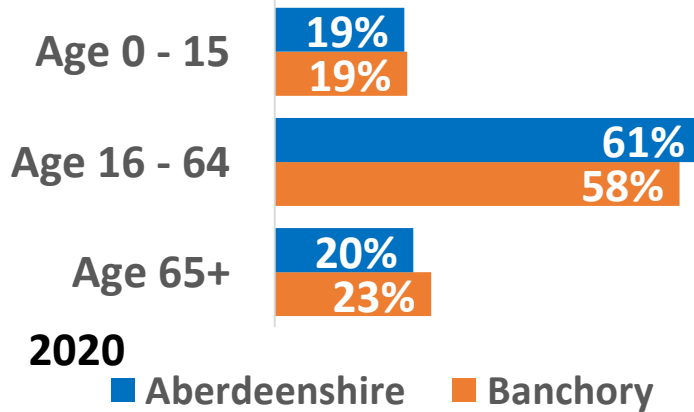

From mountain to sea

Banchory 2022

Population

2.8% of Aberdeenshire's population lives in Banchory.

6.1% of Banchory's population is aged 80+ (Aberdeenshire 4.8%)

Source: National Records of Scotland

Information about Banchory is obtained by combining information from individual [data zones](#).

Economy

Employment: top five sectors 2020

Unemployment: number of claimants

Between March and September 2020, when the claimant count peaked, the number of people claiming benefit increased by 103 or 200%.