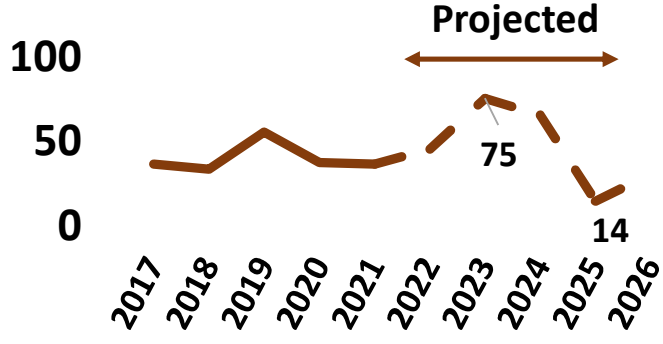

Economy

Employment: top five sectors 2020

Unemployment: number of claimants

Between March and September 2020, when the claimant count peaked, the number of people claiming benefit increased by 103 or 200%.

Median household income 2021

Banchory: £43,298
Aberdeenshire: £36,889

Source: © CACI Limited 1996 - 2020 This report shall be used solely for academic, personal and/or non-commercial purposes.

Aberdeenshire

Source: Business Register and Employment Survey

Housing

Number of house completions

Source: Housing Land Audit 2021

Average house prices 2018/19

Source: Registers of Scotland

Legend: Banchory (Orange), Aberdeenshire (Blue)