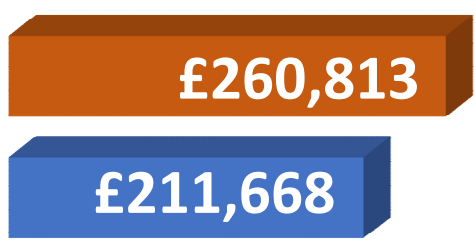

Economy

Employment: top five sectors 2020

Unemployment: number of claimants

Between March and September 2020, when the claimant count peaked, the number of people claiming benefit increased by 103 or 200%.

Source: Business Register and Employment Survey

Housing

Number of house completions

Source: Housing Land Audit 2021

Average house prices 2018/19

Source: Registers of Scotland

Legend: Banchory (Orange), Aberdeenshire (Blue)

% all properties in each Council Tax Band 2020