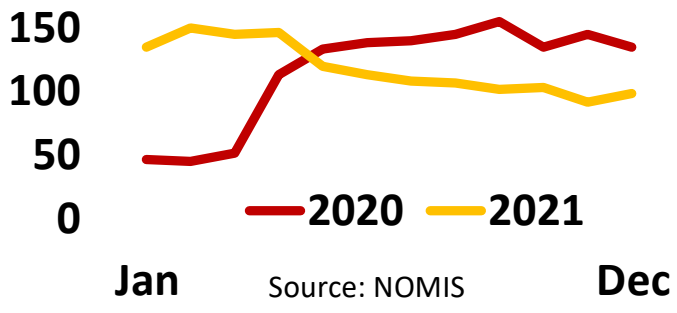

From mountain to sea

Banchory 2022

Population

2.8% of Aberdeenshire's population lives in Banchory.

6.1% of Banchory's population is aged 80+ (Aberdeenshire 4.8%)

Source: National Records of Scotland

Information about Banchory is obtained by combining information from individual [data zones](#).

Economy

Employment: top five sectors 2020

Unemployment: number of claimants

Between March and September 2020, when the claimant count peaked, the number of people claiming benefit increased by 103 or 200%.