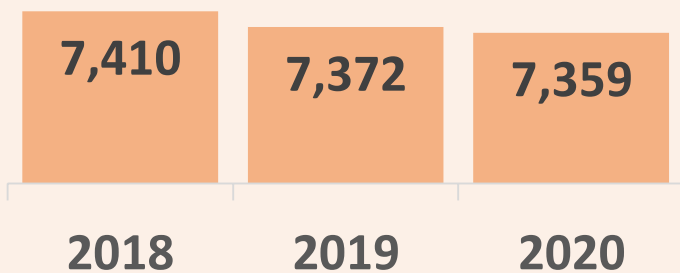

From mountain to sea

Banchory 2022

Population

2.8% of Aberdeenshire's population lives in Banchory.

6.1% of Banchory's population is aged 80+ (Aberdeenshire 4.8%)

Source: National Records of Scotland

Information about Banchory is obtained by combining information from individual [data zones](#).

Economy

Employment: top five sectors 2020

Unemployment: number of claimants

Between March and September 2020, when the claimant count peaked, the number of people claiming benefit increased by 103 or 200%.