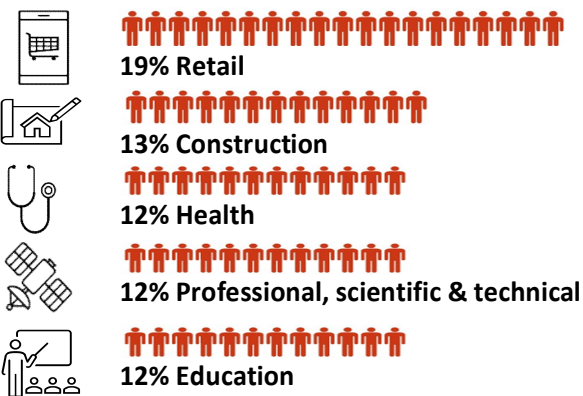

From mountain to sea

Banchory 2022

Population

2.8% of Aberdeenshire's population lives in Banchory.

6.1% of Banchory's population is aged 80+ (Aberdeenshire 4.8%)

Source: National Records of Scotland

Information about Banchory is obtained by combining information from individual [data zones](#).

Community Facilities*

Library	Swimming pool	Gym
Community centre	Museum	Sports hall
Squash courts	Community hall	Academy

[Live Life Aberdeenshire](#)

*Run by Aberdeenshire Council

A Census 2011 Profile of Banchory is available [here](#)

Economy

Employment: top five sectors 2020

Unemployment: number of claimants

Between March and September 2020, when the claimant count peaked, the number of people claiming benefit increased by 103 or 200%.