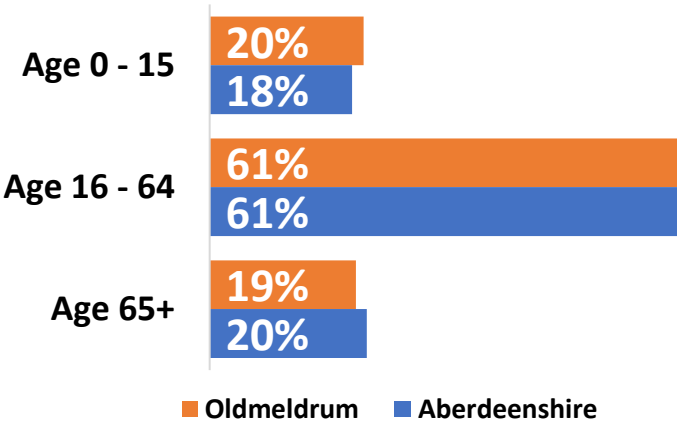

## Population

1.2% of  
Aberdeenshire's  
population lives in  
Oldmeldrum.

5% of Oldmeldrum's  
population is aged  
80+ (Aberdeenshire  
4.9%)

Information about  
Oldmeldrum is obtained by  
combining information from  
individual data zones.