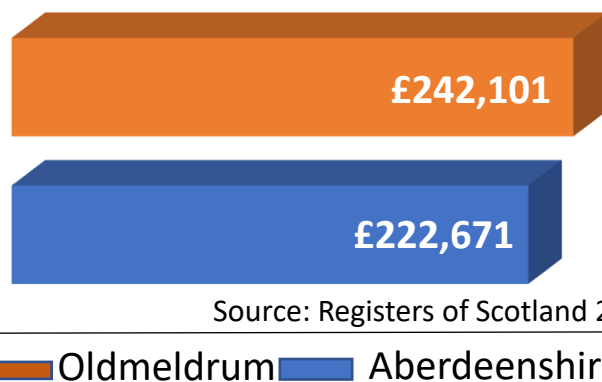

Average house prices 2020/2021