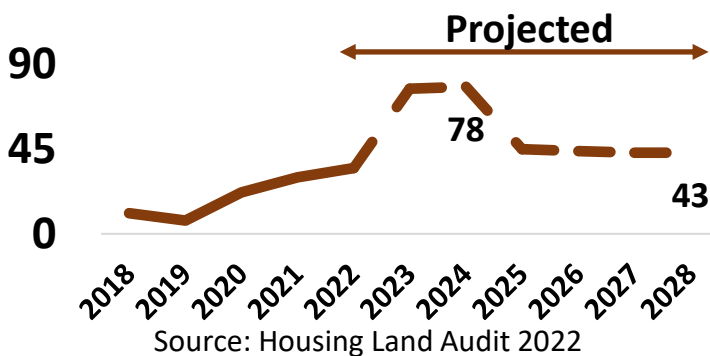

Aberdeenshire

Source: Business Register and Employment Survey 2021

Unemployment: proportion of residents aged 16 - 64

Proportion of unemployed residents was at a peak in 2020 with 3.4 due to the Covid-19 pandemic and has gradually returned to pre-pandemic times with 1.1 in 2022.

Median household income 2022

Source: CACI 2022

Housing

Number of house completions

Average house prices 2020/2021

Source: Registers of Scotland 2021

Mintlaw Aberdeenshire

% all Properties in Each Council Tax Band 2021