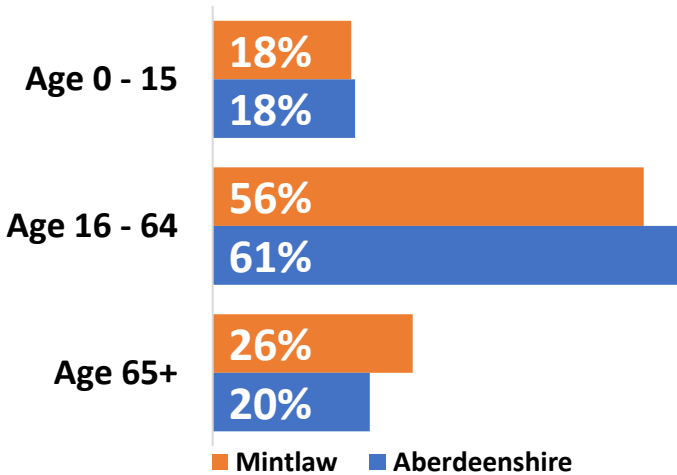

Mintlaw 2023

Population

1.1% of
Aberdeenshire's
population lives in
Mintlaw.

7% of Mintlaw's
population is aged
80+ (Aberdeenshire
4.9%)

Information about Mintlaw is
obtained by combining
information from individual
data zones.

2021 Source: National Records of Scotland 2021

Community Facilities*

Community Centre	Library	Academy
Museum	Recording Centre	
Live Life Aberdeenshire		

* Run by Aberdeenshire Council

Economy

Employment: top five sectors 2021

Aberdeenshire

Source: Business Register and Employment Survey 2021

Unemployment: proportion of residents aged 16 - 64

Proportion of unemployed residents was at a peak in 2020 with 3.4 due to the Covid-19 pandemic and has gradually returned to pre-pandemic times with 1.1 in 2022.