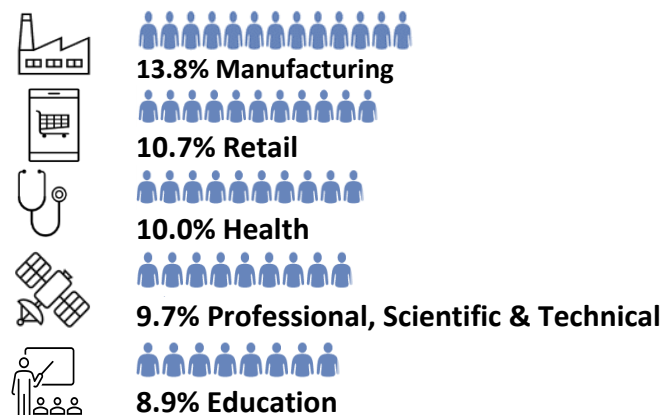

2021 Source: National Records of Scotland 2021

Community Facilities*

Community Centre	Library	Academy
Museum	Recording Centre	
Live Life Aberdeenshire		

* Run by Aberdeenshire Council

Economy

Employment: top five sectors 2021

Aberdeenshire

Source: Business Register and Employment Survey 2021

Unemployment: proportion of residents aged 16 - 64

Proportion of unemployed residents was at a peak in 2020 with 3.4 due to the Covid-19 pandemic and has gradually returned to pre-pandemic times with 1.1 in 2022.