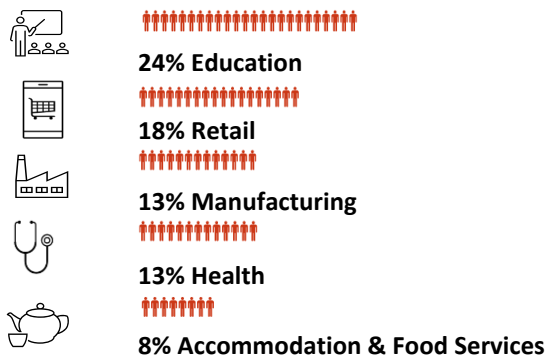

2021 Source: National Records of Scotland 2021

Community Facilities*

Community Centre	Library	Academy
Museum	Recording Centre	
Live Life Aberdeenshire		

* Run by Aberdeenshire Council

Economy

Employment: top five sectors 2021

Aberdeenshire

Source: Business Register and Employment Survey 2021

Unemployment: proportion of residents aged 16 - 64

Proportion of unemployed residents was at a peak in 2020 with 3.4 due to the Covid-19 pandemic and has gradually returned to pre-pandemic times with 1.1 in 2022.