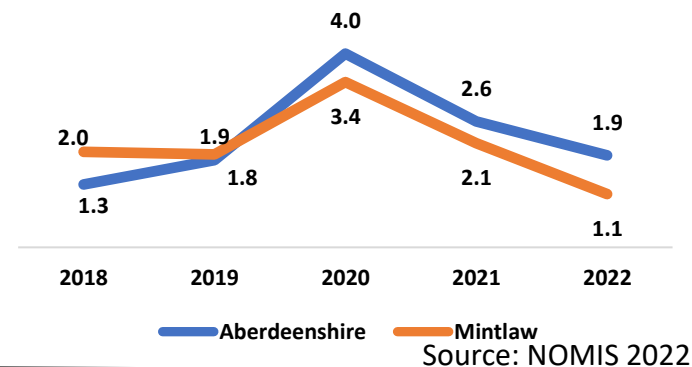

Mintlaw 2023

Population

1.1% of
Aberdeenshire's
population lives in
Mintlaw.

7% of Mintlaw's
population is aged
80+ (Aberdeenshire
4.9%)

Information about Mintlaw is
obtained by combining
information from individual
data zones.

2021 Source: National Records of Scotland 2021

Community Facilities*

Community Centre	Library	Academy
Museum	Recording Centre	
Live Life Aberdeenshire		

* Run by Aberdeenshire Council

Economy

Employment: top five sectors 2021

Aberdeenshire

Source: Business Register and Employment Survey 2021

Unemployment: proportion of residents aged 16 - 64

Proportion of unemployed residents was at a peak in 2020 with 3.4 due to the Covid-19 pandemic and has gradually returned to pre-pandemic times with 1.1 in 2022.