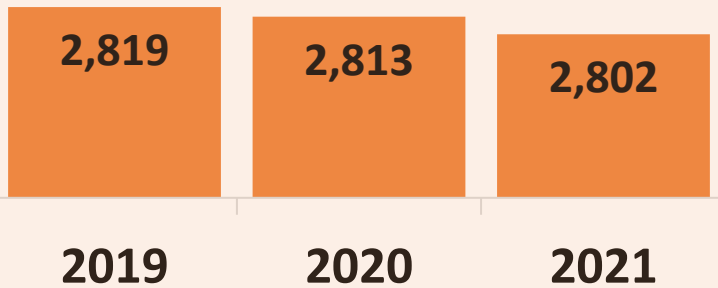

Mintlaw 2023

Population

1.1% of
Aberdeenshire's
population lives in
Mintlaw.

7% of Mintlaw's
population is aged
80+ (Aberdeenshire
4.9%)

Information about Mintlaw is
obtained by combining
information from individual
data zones.

2021 Source: National Records of Scotland 2021

Community Facilities*

Community Centre	Library	Academy
Museum	Recording Centre	
Live Life Aberdeenshire		

* Run by Aberdeenshire Council

Economy

Employment: top five sectors 2021

Aberdeenshire

Source: Business Register and Employment Survey 2021

Unemployment: proportion of residents aged 16 - 64

Proportion of unemployed residents was at a peak in 2020 with 3.4 due to the Covid-19 pandemic and has gradually returned to pre-pandemic times with 1.1 in 2022.