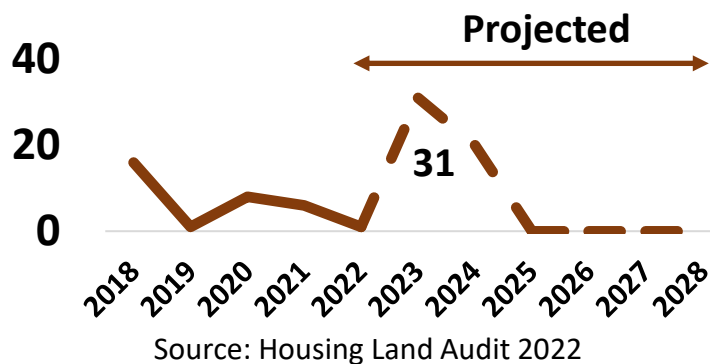

Aberdeenshire

Source: Business Register and Employment Survey 2021

Unemployment: proportion of residents aged 16 - 64

Proportion of unemployed residents was at a peak in 2020 with 4.9 due to the Covid-19 pandemic and has gradually reduced to 2.7 in 2022.

Median household income 2022

Source: CACI 2022

Housing

Number of house completions

Average house prices 2020/2021

Source: Registers of Scotland 2021

Huntly Aberdeenshire

% all Properties in Each Council Tax Band 2021