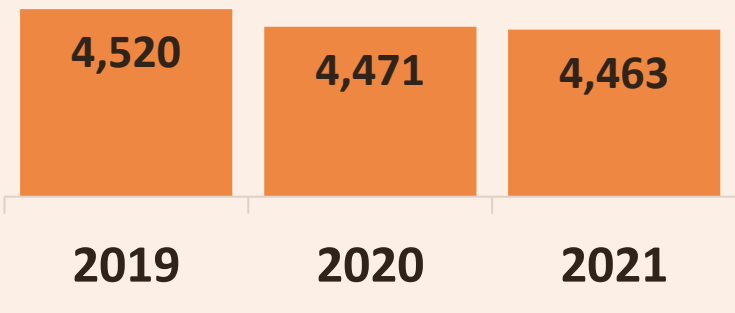

From mountain to sea

Huntly 2023

Population

1.7% of
Aberdeenshire's
population lives in
Huntly.

9% of Huntly's
population is aged
80+ (Aberdeenshire
4.9%)

2021 Source: National Records of Scotland 2021

Information about Huntly is
obtained by combining
information from individual
data zones.

Aberdeenshire

Source: Business Register and Employment Survey 2021

Unemployment: proportion of residents aged 16 - 64

Proportion of unemployed residents was at a peak in 2020 with 4.9 due to the Covid-19 pandemic and has gradually reduced to 2.7 in 2022.