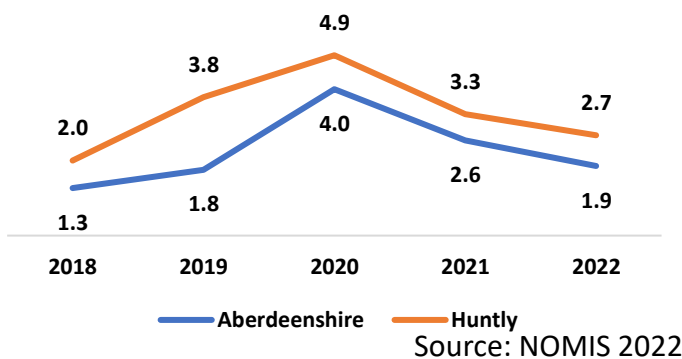

From mountain to sea

Huntly 2023

Population

1.7% of
Aberdeenshire's
population lives in
Huntly.

9% of Huntly's
population is aged
80+ (Aberdeenshire
4.9%)

2021 Source: National Records of Scotland 2021

Information about Huntly is
obtained by combining
information from individual
data zones.

Community Facilities*

Library	Community Centre	Nordic Ski Centre
Swimming Pool	Gym	Academy
Community Hall		
Live Life Aberdeenshire		

*Run by Aberdeenshire Council

Economy

Employment: top five sectors 2021

Aberdeenshire

Source: Business Register and Employment Survey 2021

Unemployment: proportion of residents aged 16 - 64

Proportion of unemployed residents was at a peak in 2020 with 4.9 due to the Covid-19 pandemic and has gradually reduced to 2.7 in 2022.