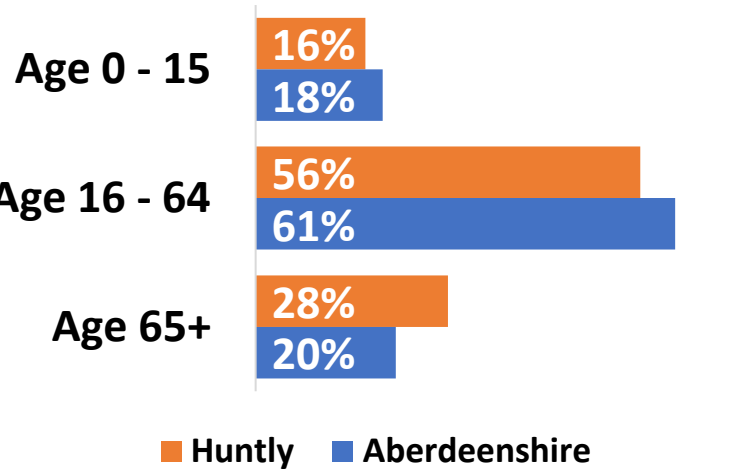

From mountain to sea

Huntly 2023

Population

1.7% of
Aberdeenshire's
population lives in
Huntly.

9% of Huntly's
population is aged
80+ (Aberdeenshire
4.9%)

2021 Source: National Records of Scotland 2021

Information about Huntly is
obtained by combining
information from individual
data zones.

Aberdeenshire

Source: Business Register and Employment Survey 2021

Unemployment: proportion of residents aged 16 - 64

Proportion of unemployed residents was at a peak in 2020 with 4.9 due to the Covid-19 pandemic and has gradually reduced to 2.7 in 2022.