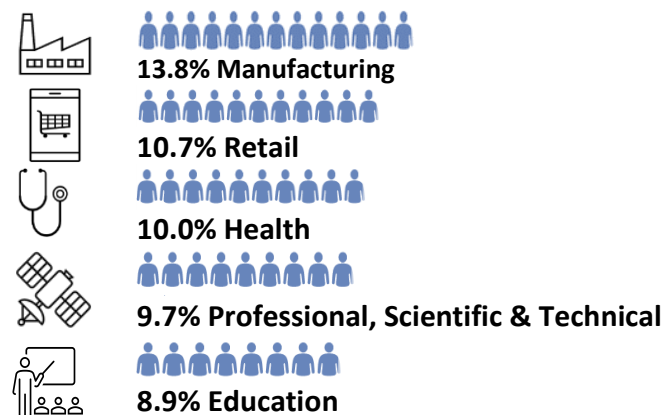

Community Facilities*

Library	Community Centre	Nordic Ski Centre
Swimming Pool	Gym	Academy
Community Hall		
Live Life Aberdeenshire		

*Run by Aberdeenshire Council

Economy

Employment: top five sectors 2021

Aberdeenshire

Source: Business Register and Employment Survey 2021

Unemployment: proportion of residents aged 16 - 64

Proportion of unemployed residents was at a peak in 2020 with 4.9 due to the Covid-19 pandemic and has gradually reduced to 2.7 in 2022.