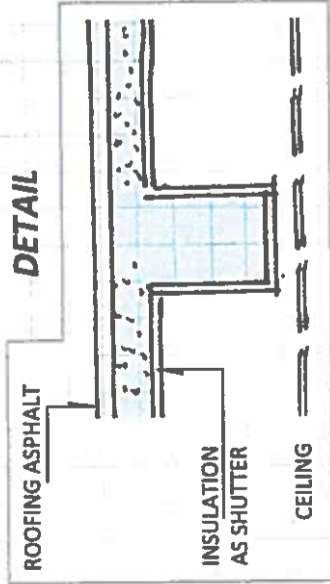

TARLAIR SWIMMING POOL
SURVEY AT PAVILION - FRAME

Date 03/2010

Drawn JDA

Checked

Scale 1:100

Drawing No 15-740/SK 03

Rev

Status

KEY TO SURVEY