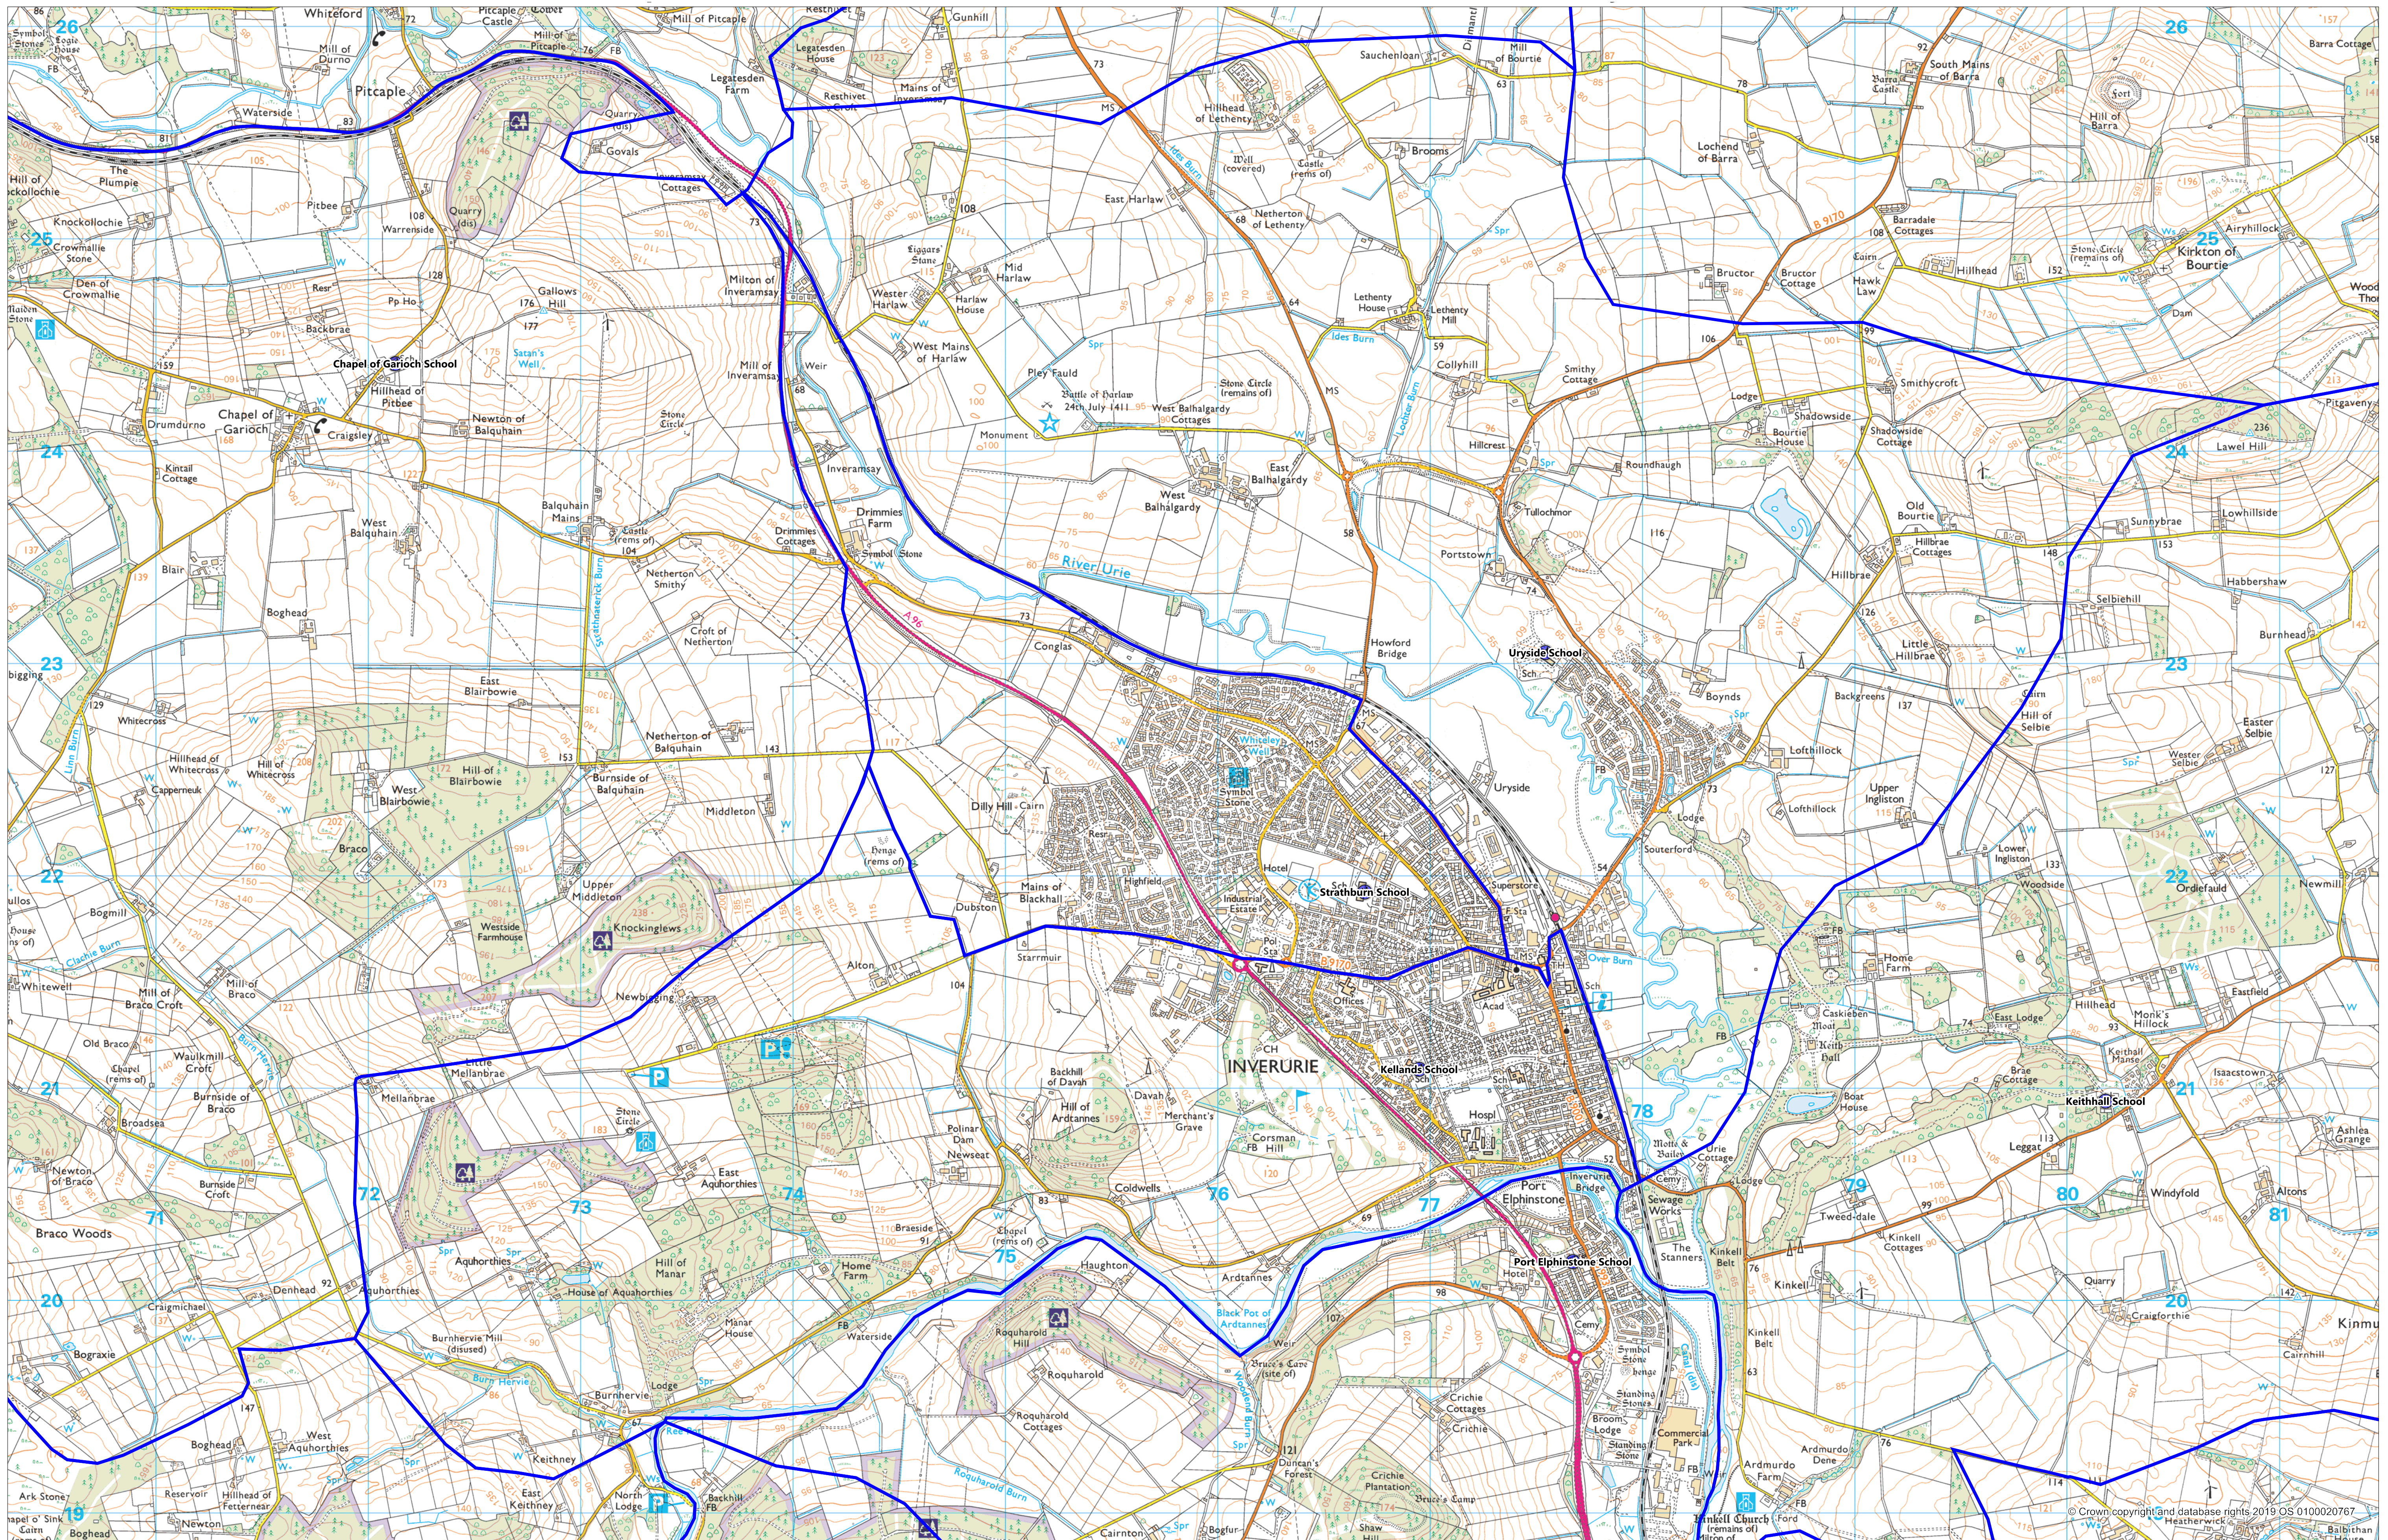

# New Catchment Areas for Kellands School, Strathburn School and Uryside School from August 2020

Aberdeenshire Council  
 Woodhill House  
 Westburn Road  
 Aberdeen  
 AB16 5GB

Operator:	Learning Estates
Service:	ECS
Drawing No:	1234-A
Date:	27/1/2019
Scale:	1:14000