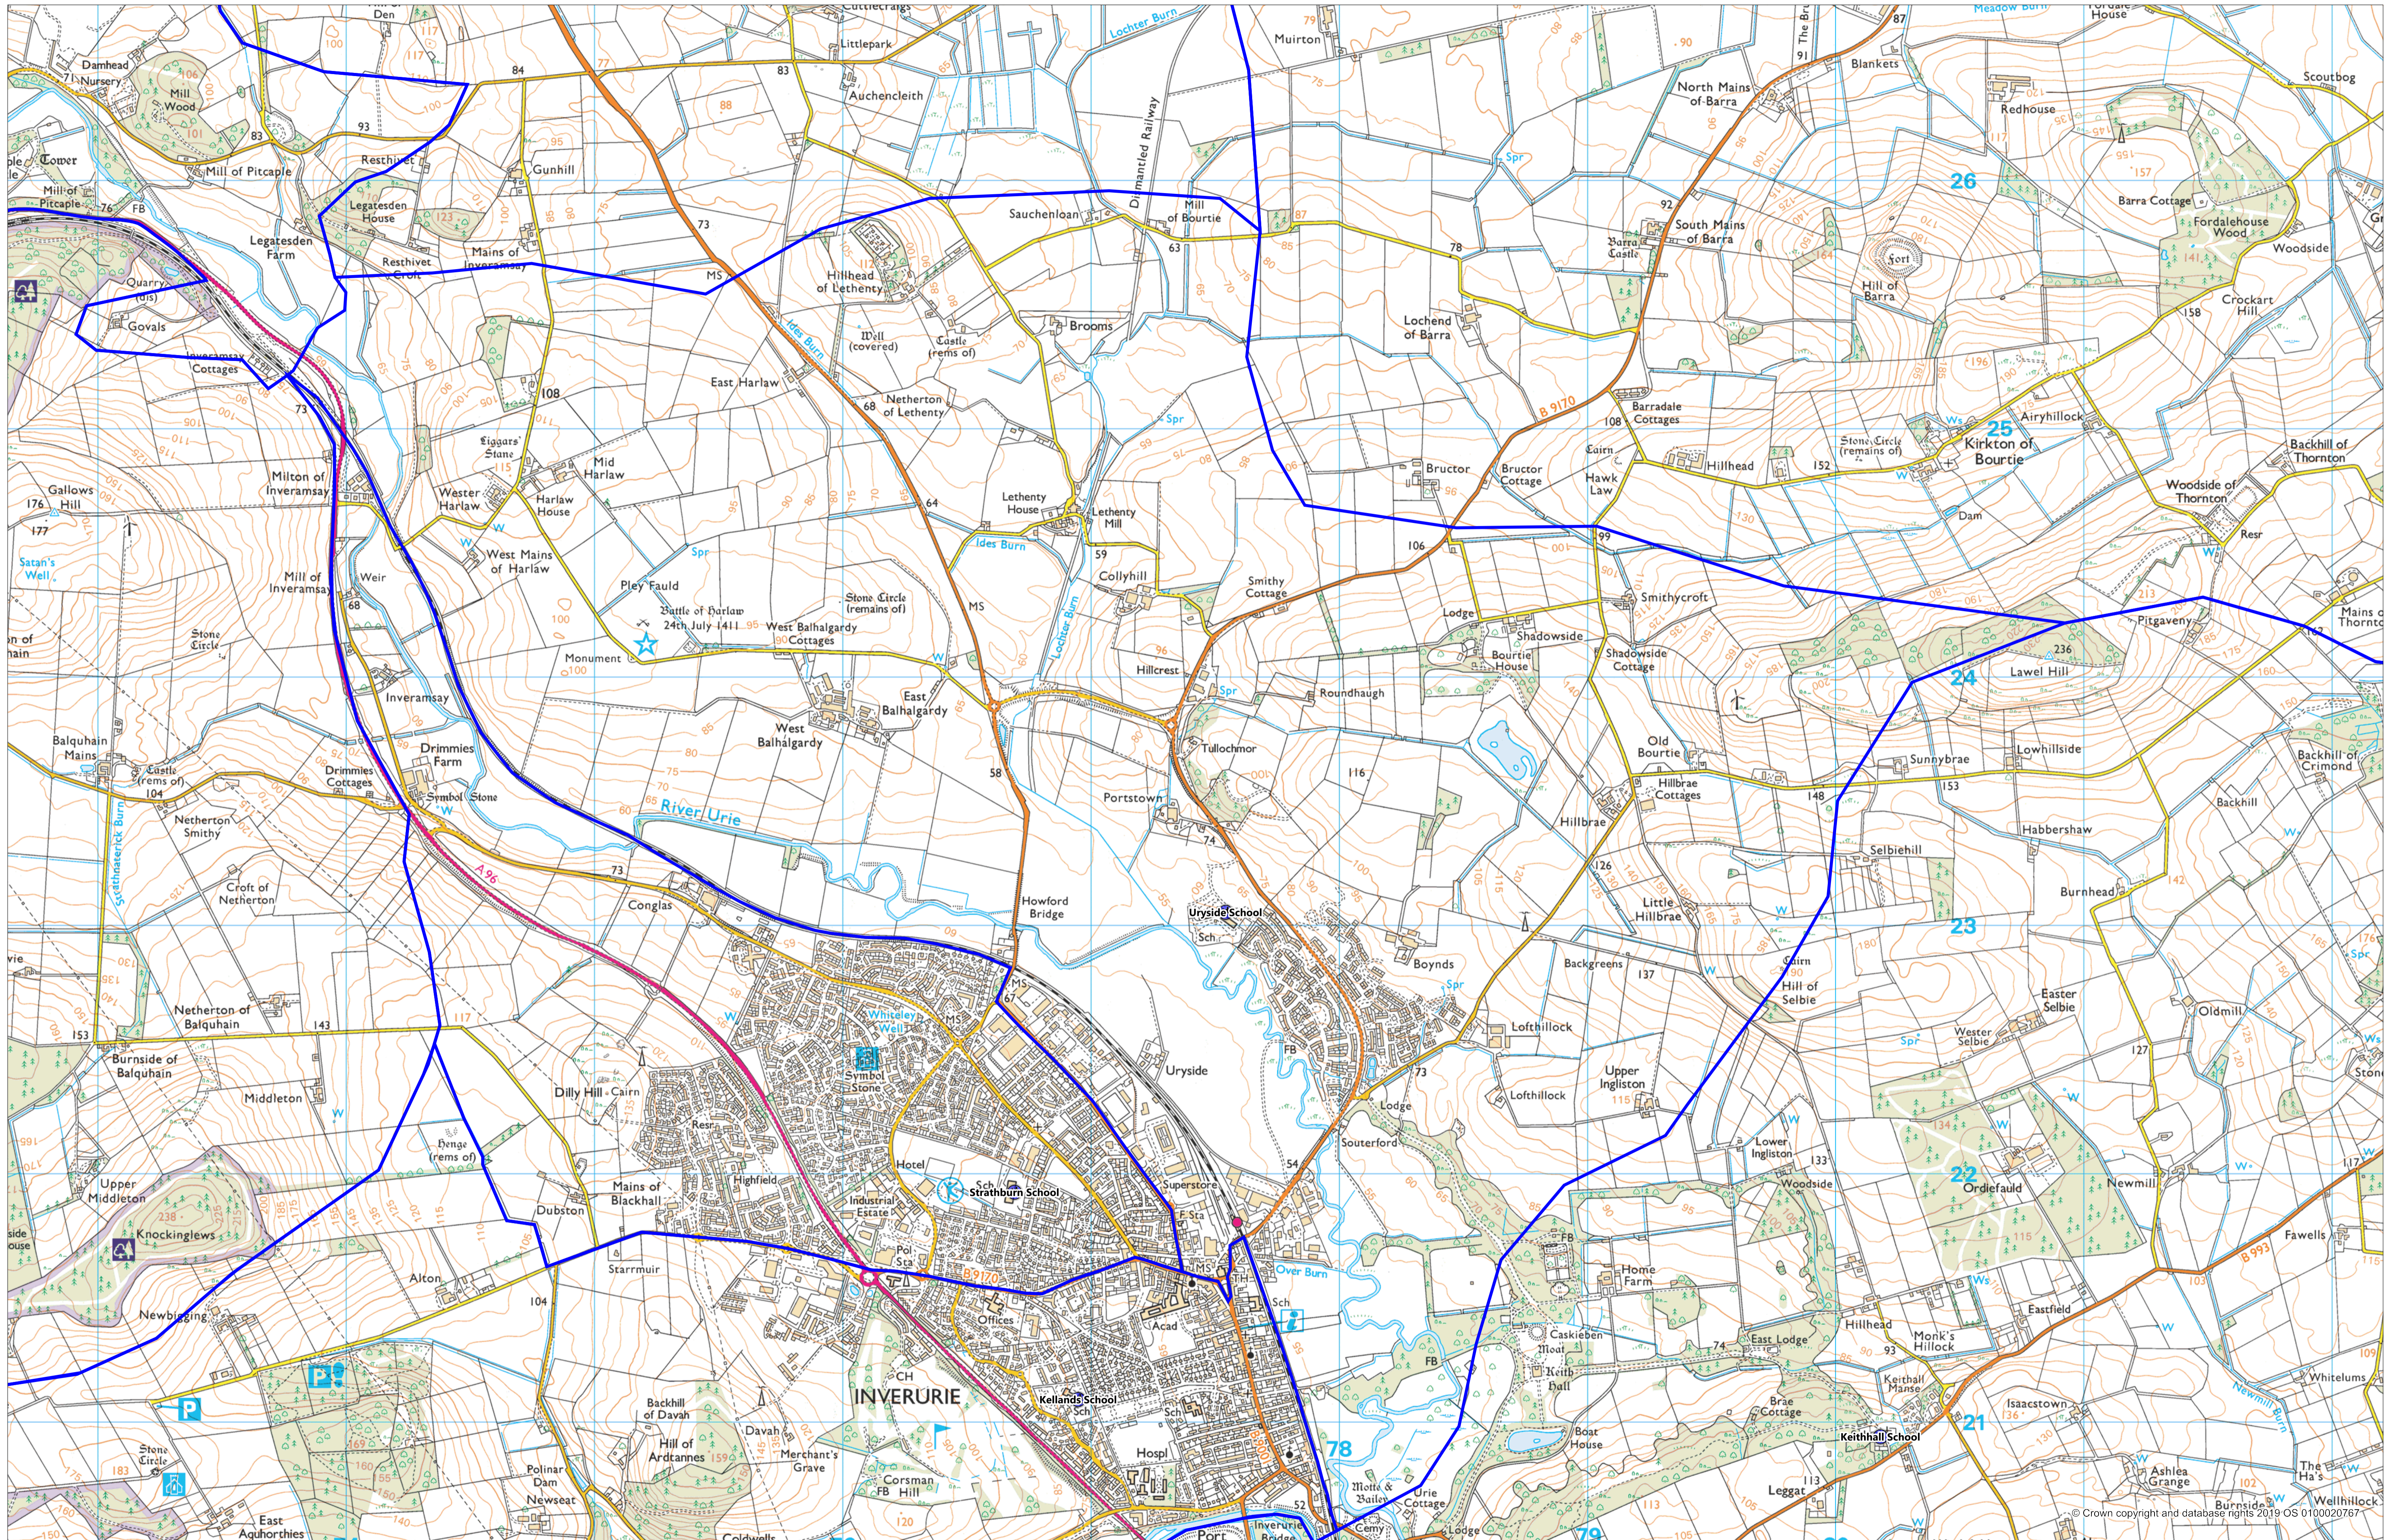

# New Catchment Area for Uryside School from August 2020

Aberdeenshire Council  
 Woodhill House  
 Westburn Road  
 Aberdeen  
 AB16 5GB

Operator:	Learning Estates
Service:	ECS
Drawing No:	1234-A
Date:	27/1/2019
Scale:	1:12000