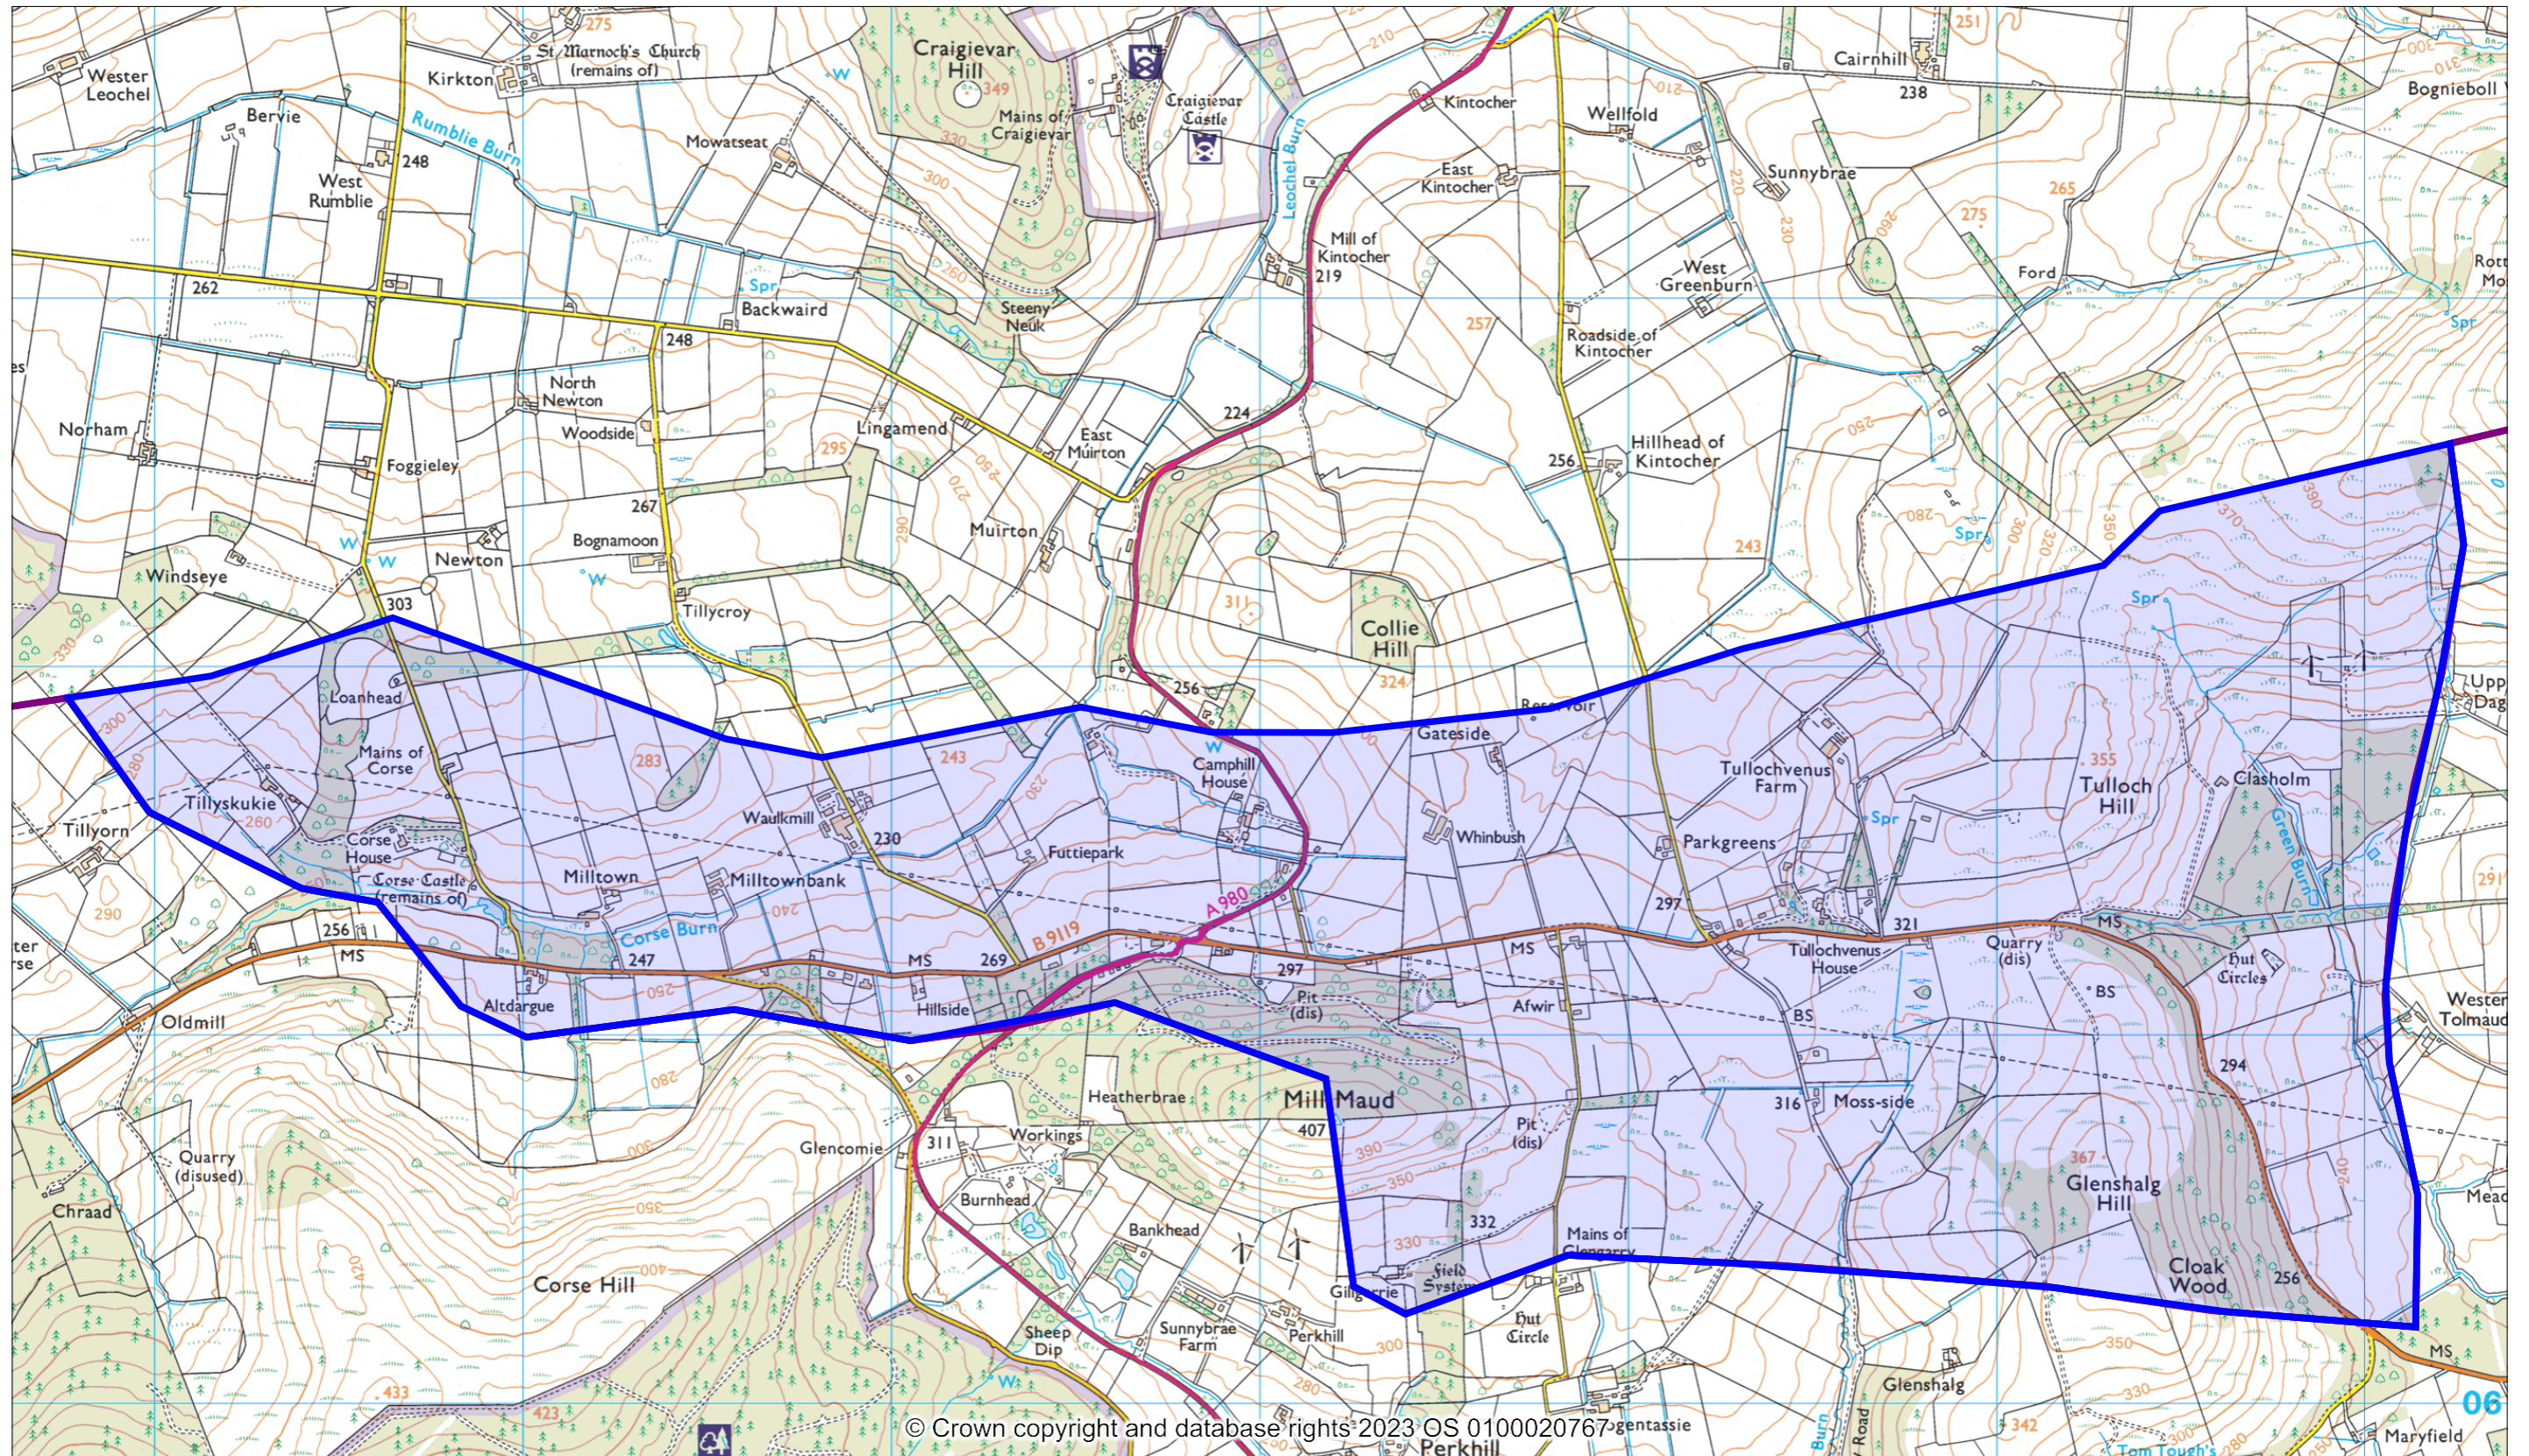

Area Anomaly

© Crown copyright and database rights 2023 OS 0100020767 gentassie

Aberdeenshire Council
 Woodhill House
 Westburn Road
 Aberdeen
 AB16 5GB

Operator:	Learning Estates
Department:	E&CS
Drawing No:	1234-A
Date:	03/08/2023
Scale:	1:18000