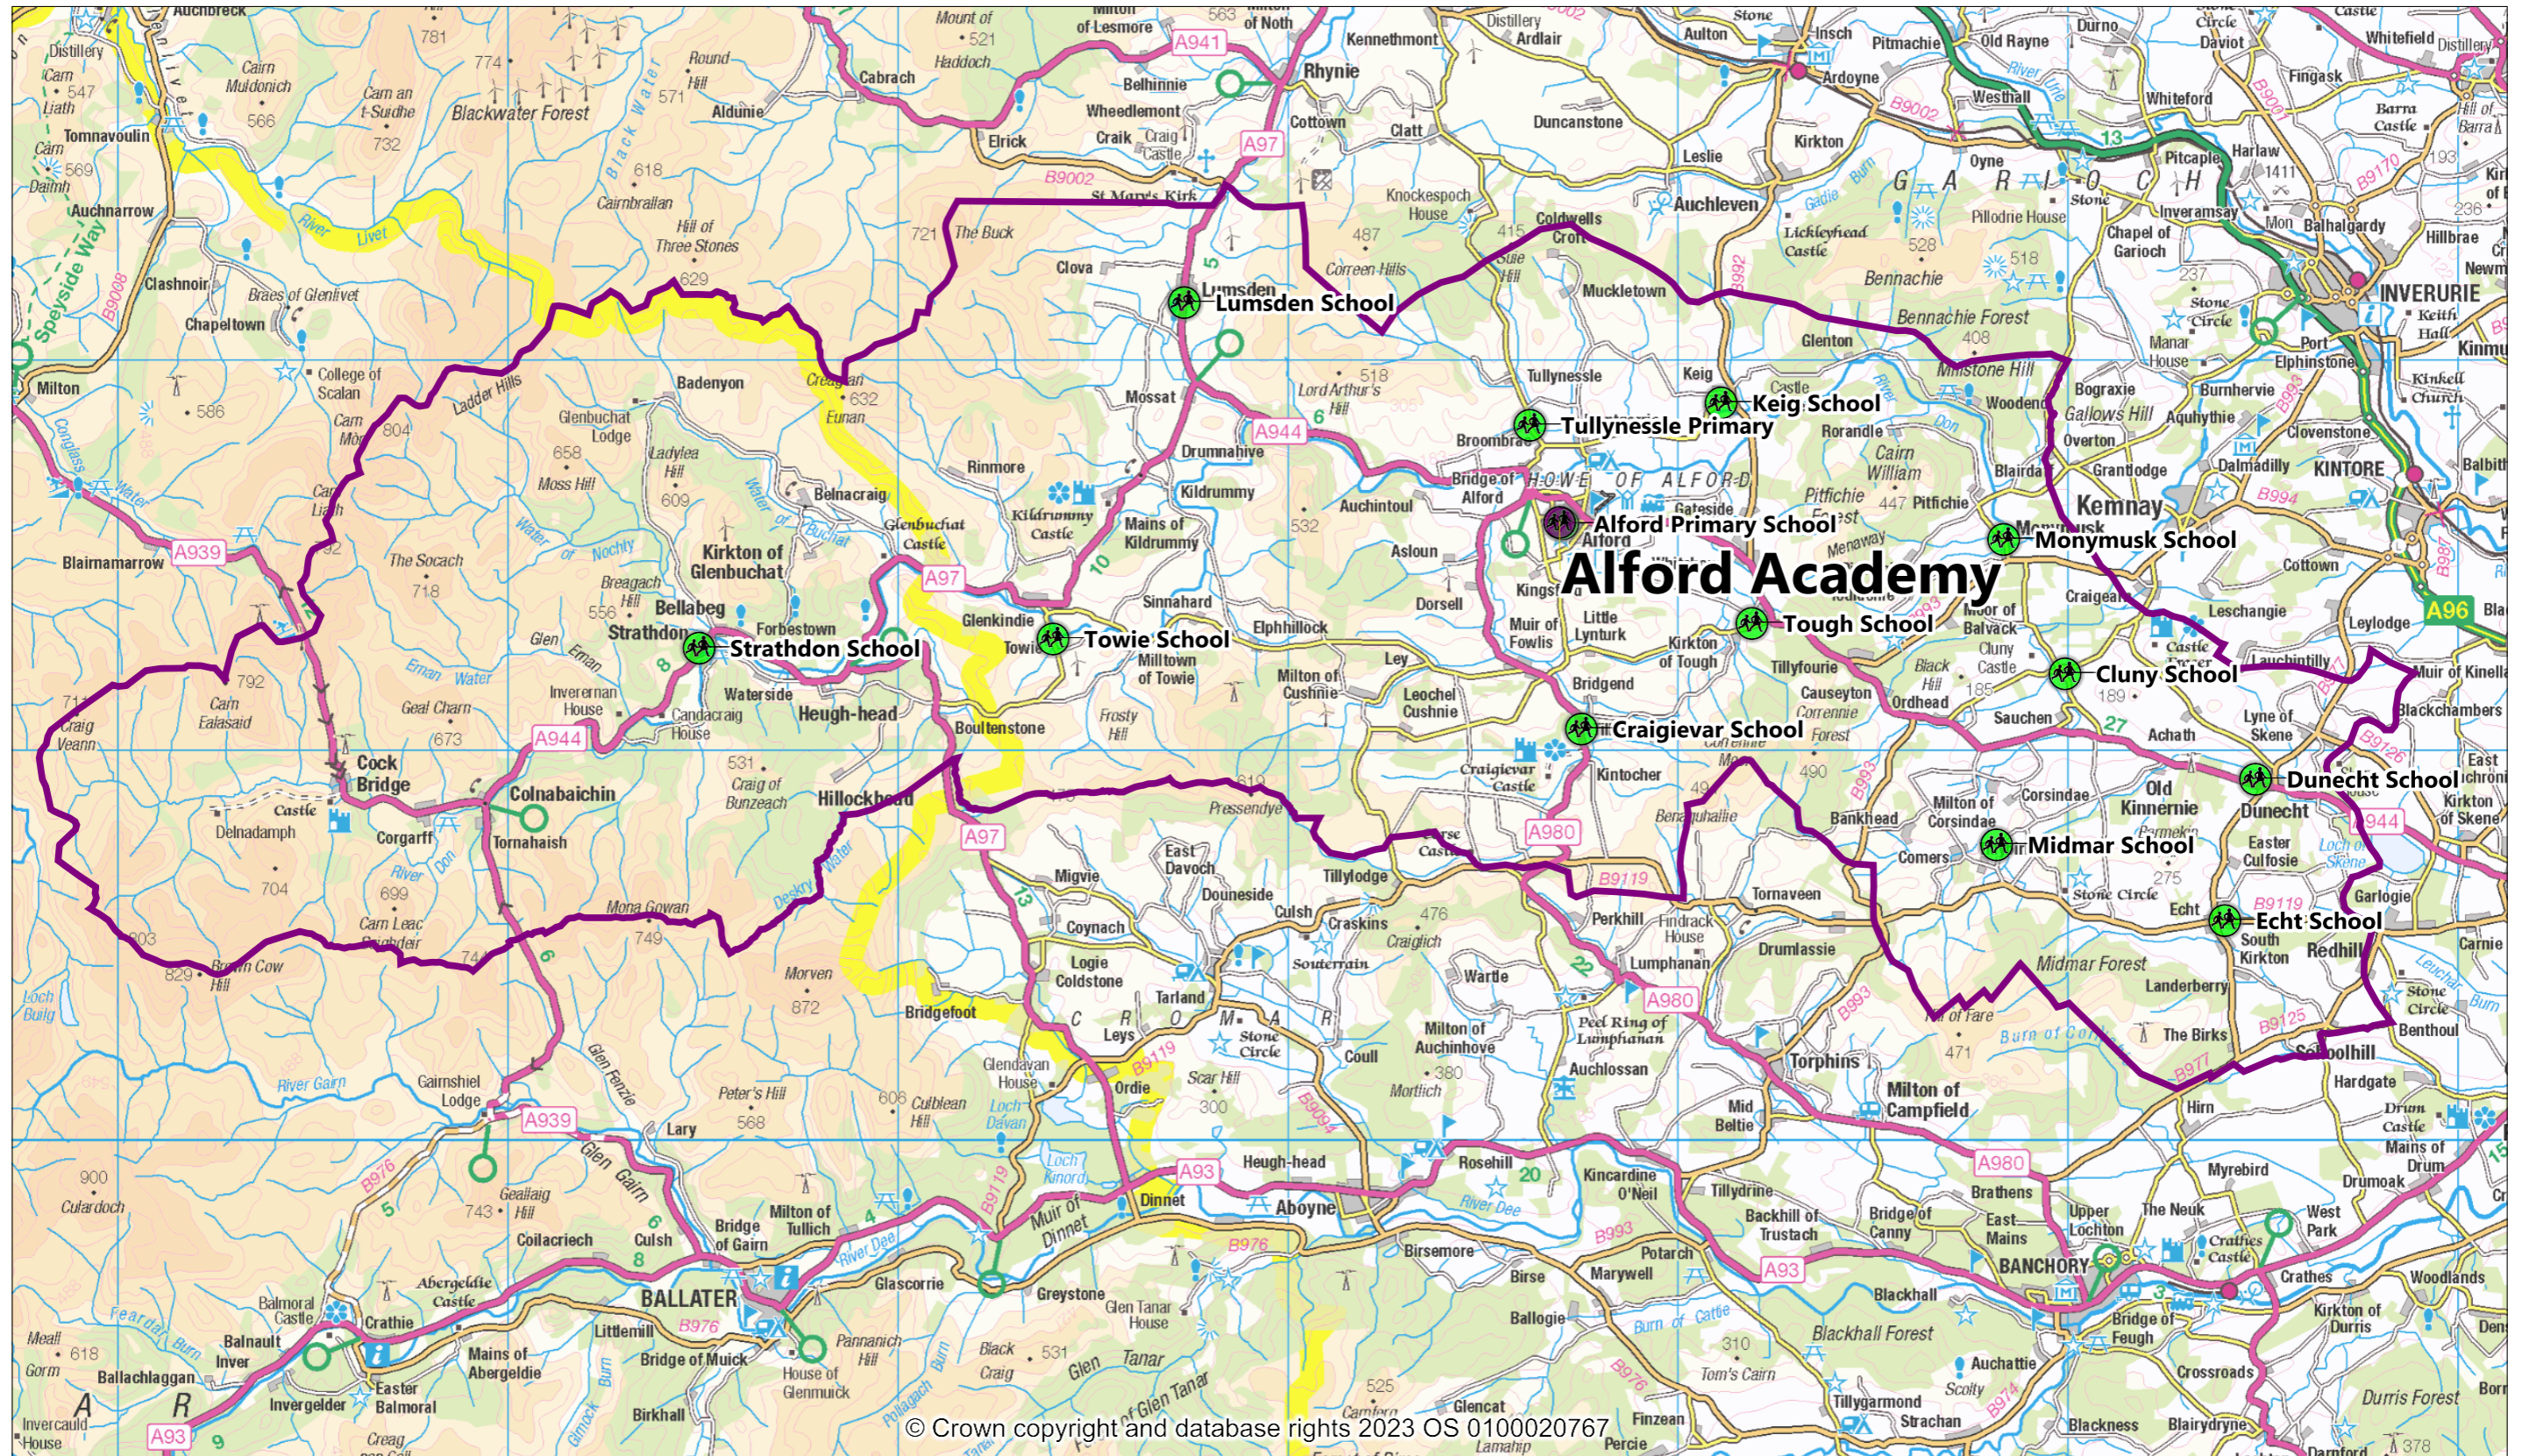

Alford Academy catchment, location and Cluster Primary School locations

Aberdeenshire Council
 Woodhill House
 Westburn Road
 Aberdeen
 AB16 5GB

Operator:	Learning Estates
Department:	E&CS
Drawing No:	1234-A
Date:	21/06/2023
Scale:	1:170000