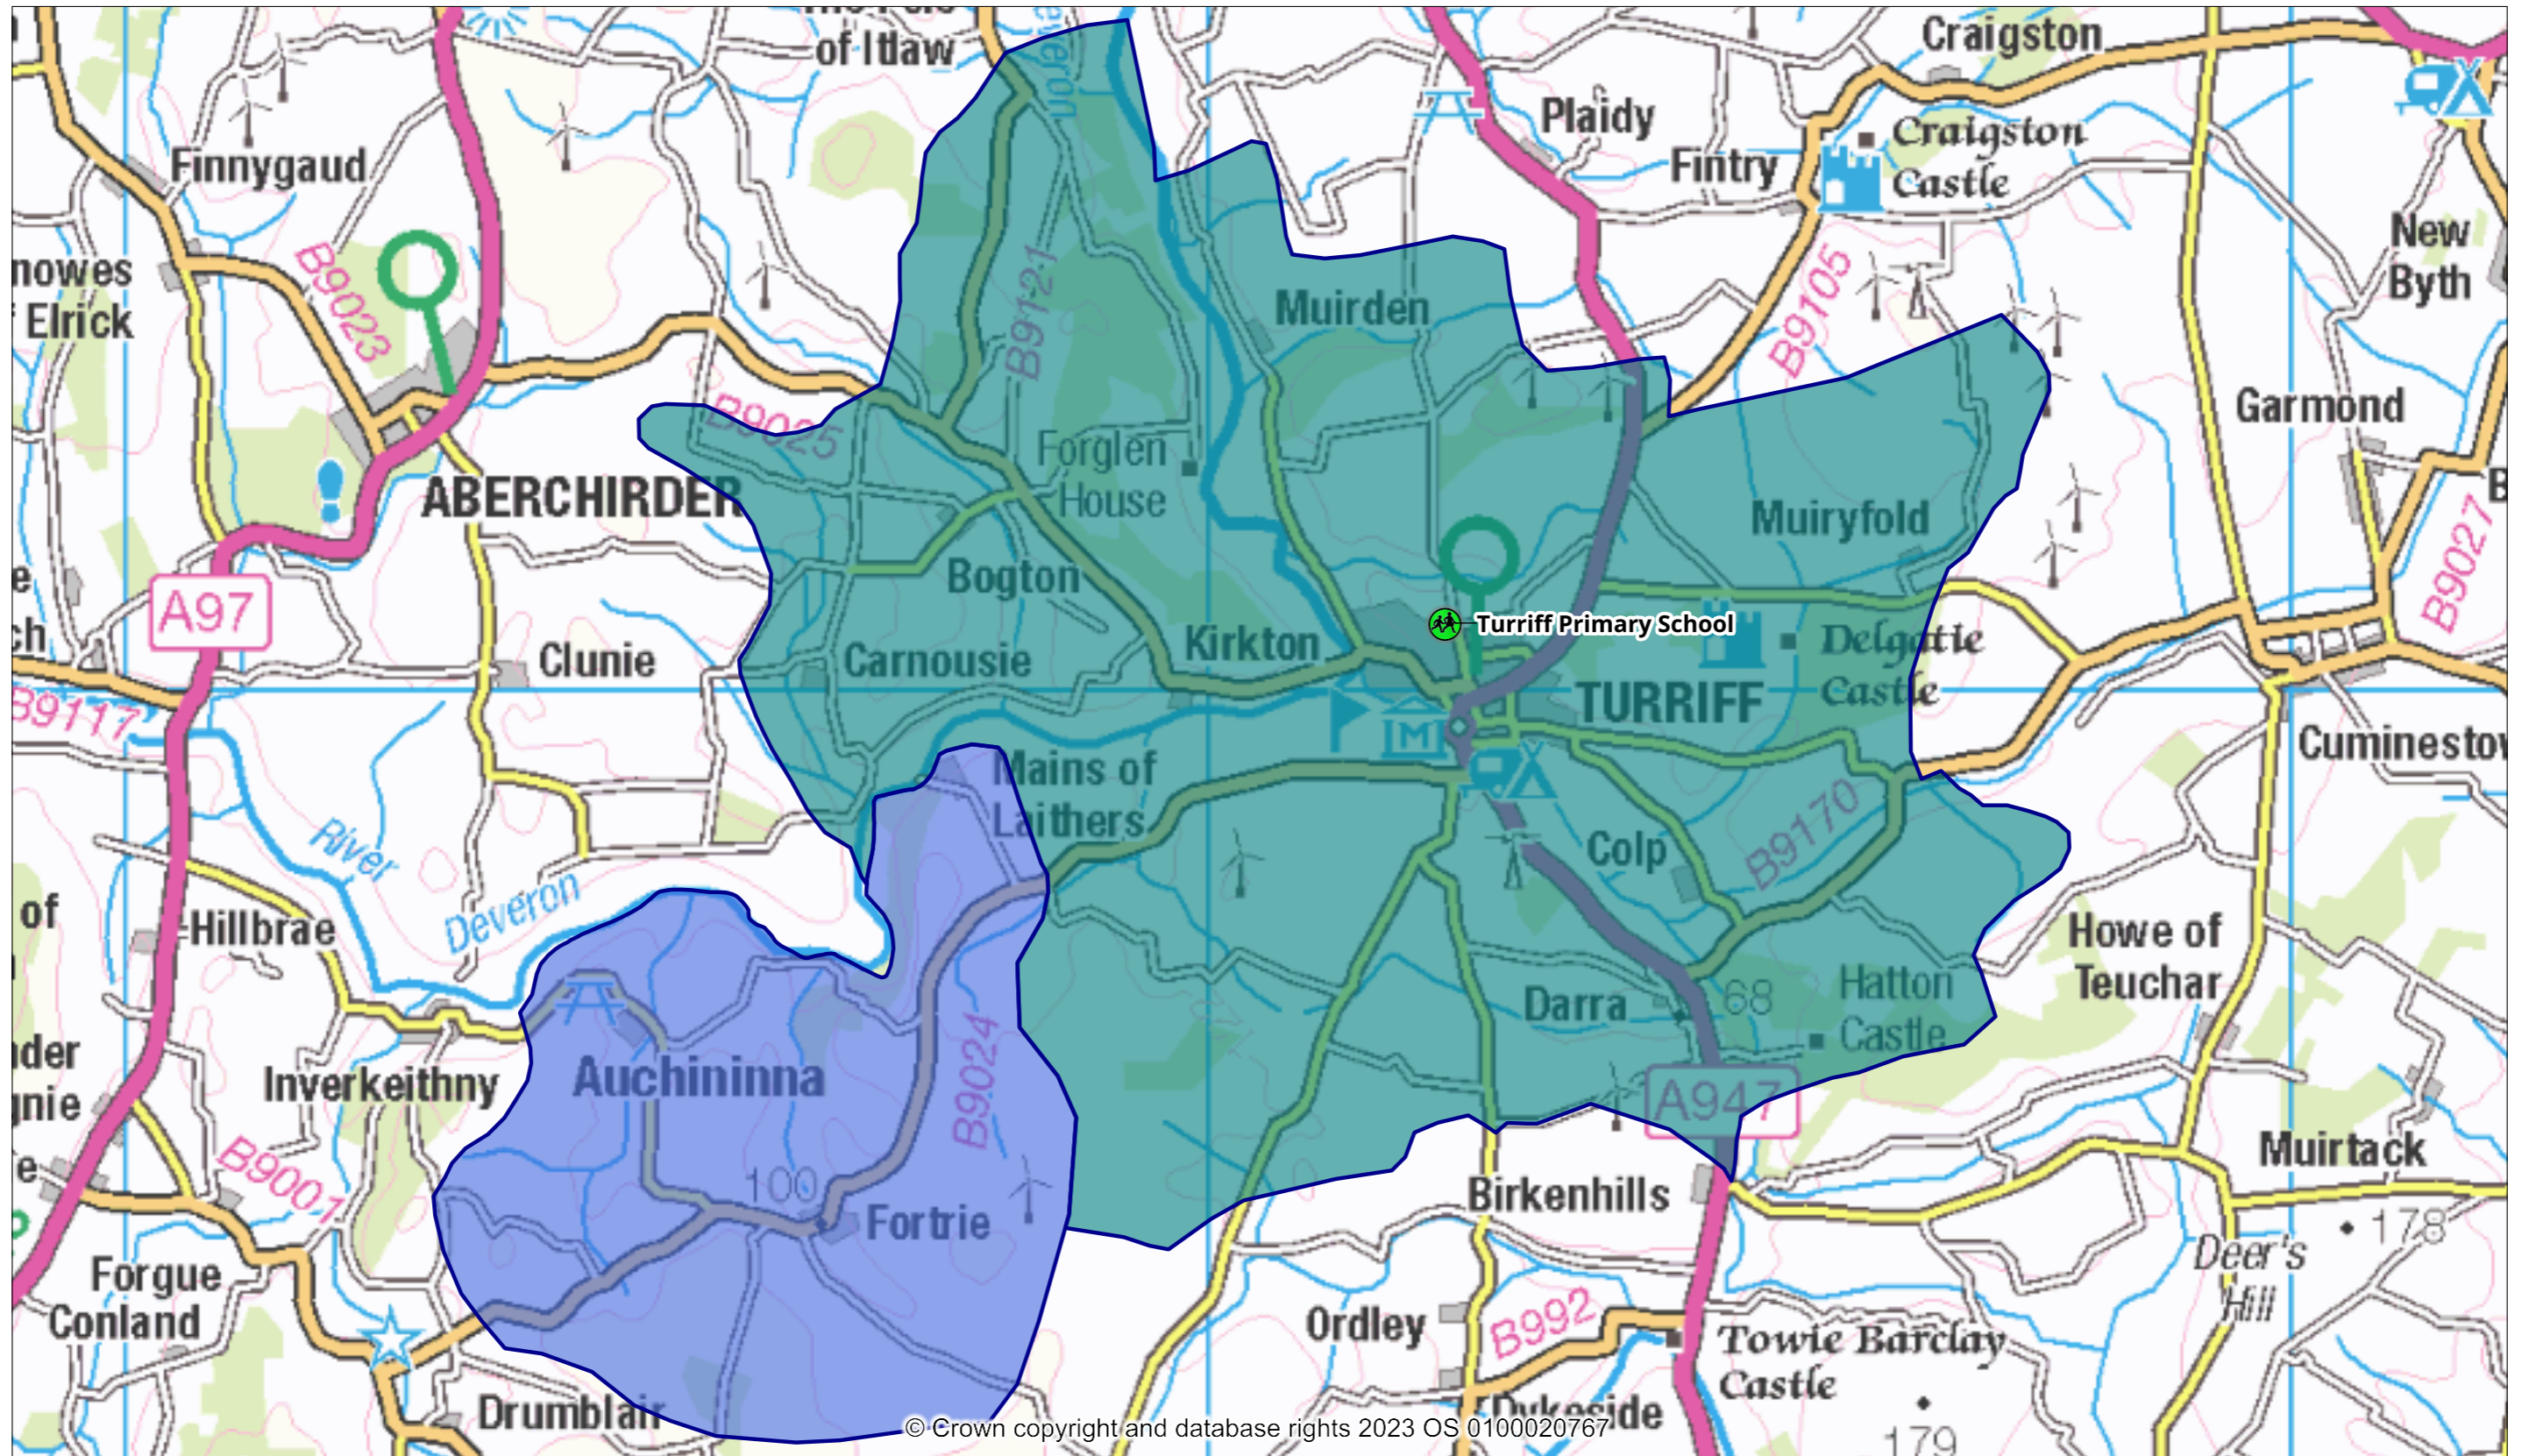

Easterfield School merged with Turriff Primary School

© Crown copyright and database rights 2023 OS 0100020767

Aberdeenshire Council
Woodhill House
Westburn Road
Aberdeen
AB16 5GB

Operator:	Learning Estates
Department:	E&CS
Drawing No:	1234-A
Date: 20/11/2023	Scale: 1:61238