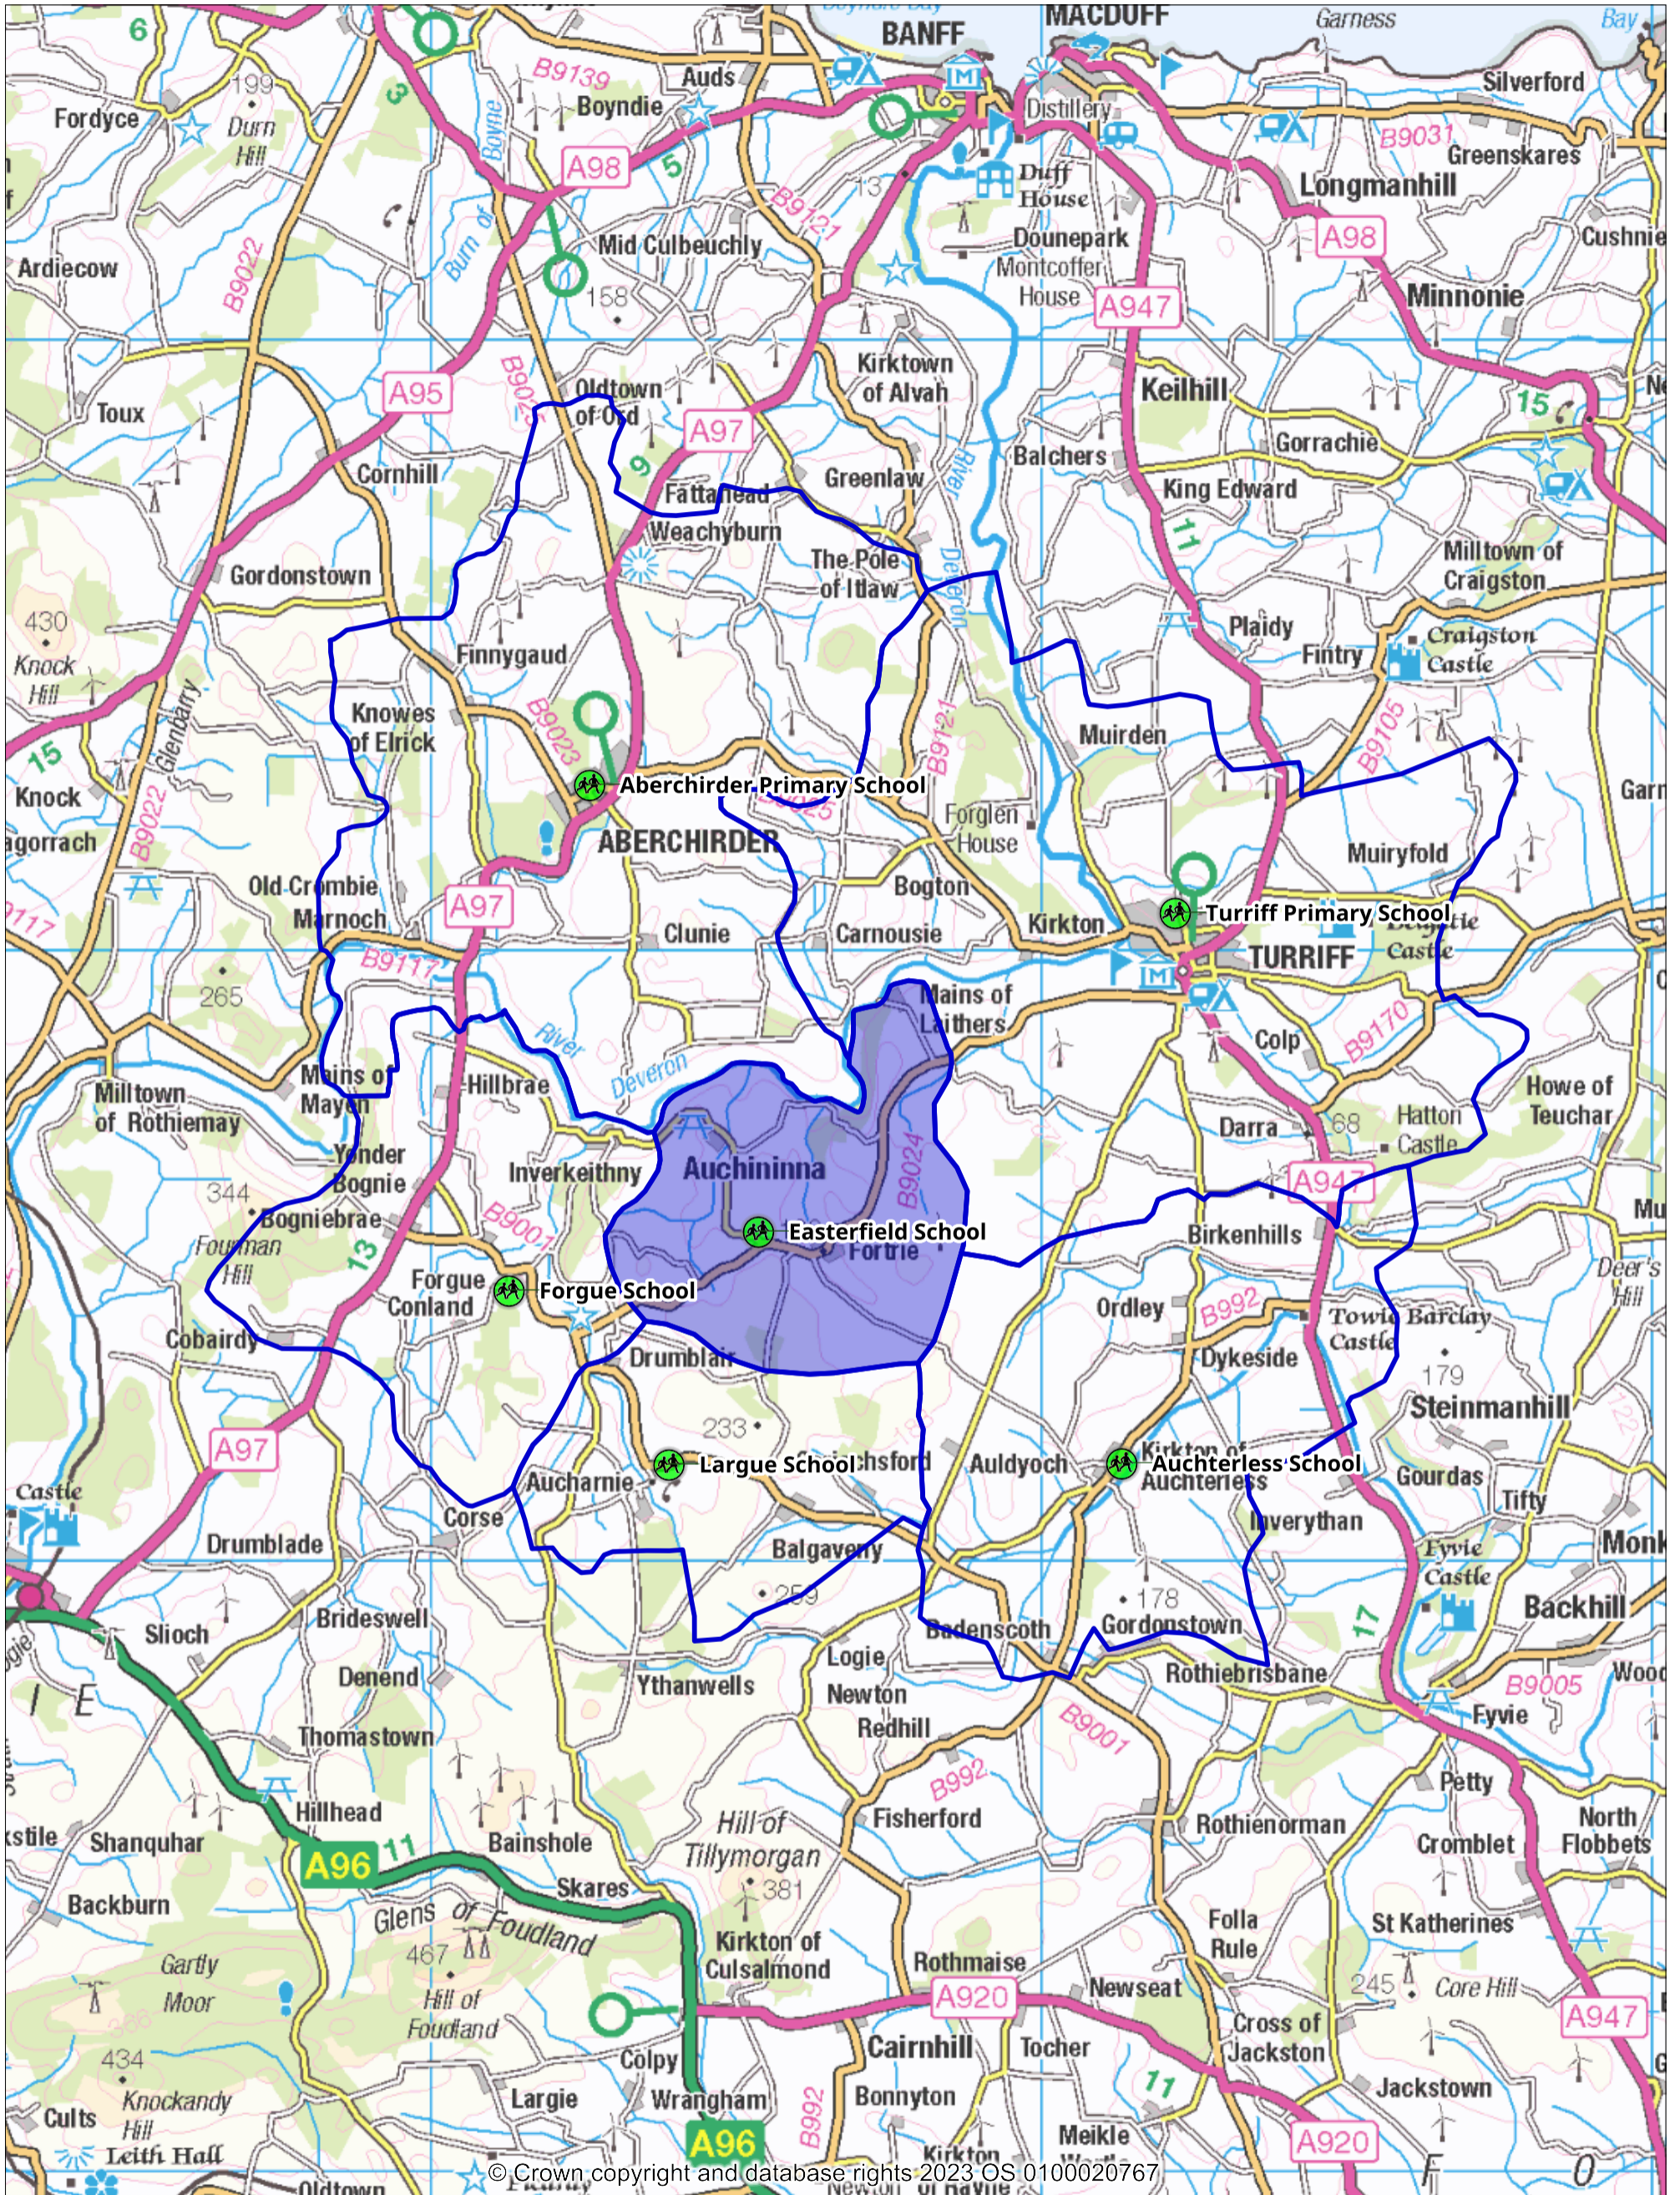

Easterfield School Catchment and Surrounding Schools

© Crown copyright and database rights 2023 OS 0100020767

Aberdeenshire Council
 Woodhill House
 Westburn Road
 Aberdeen
 AB16 5GB

Operator:	Learning Estates
Department:	Education
Drawing No:	1234-A
Date: 18/09/2023	Scale: 1:103487