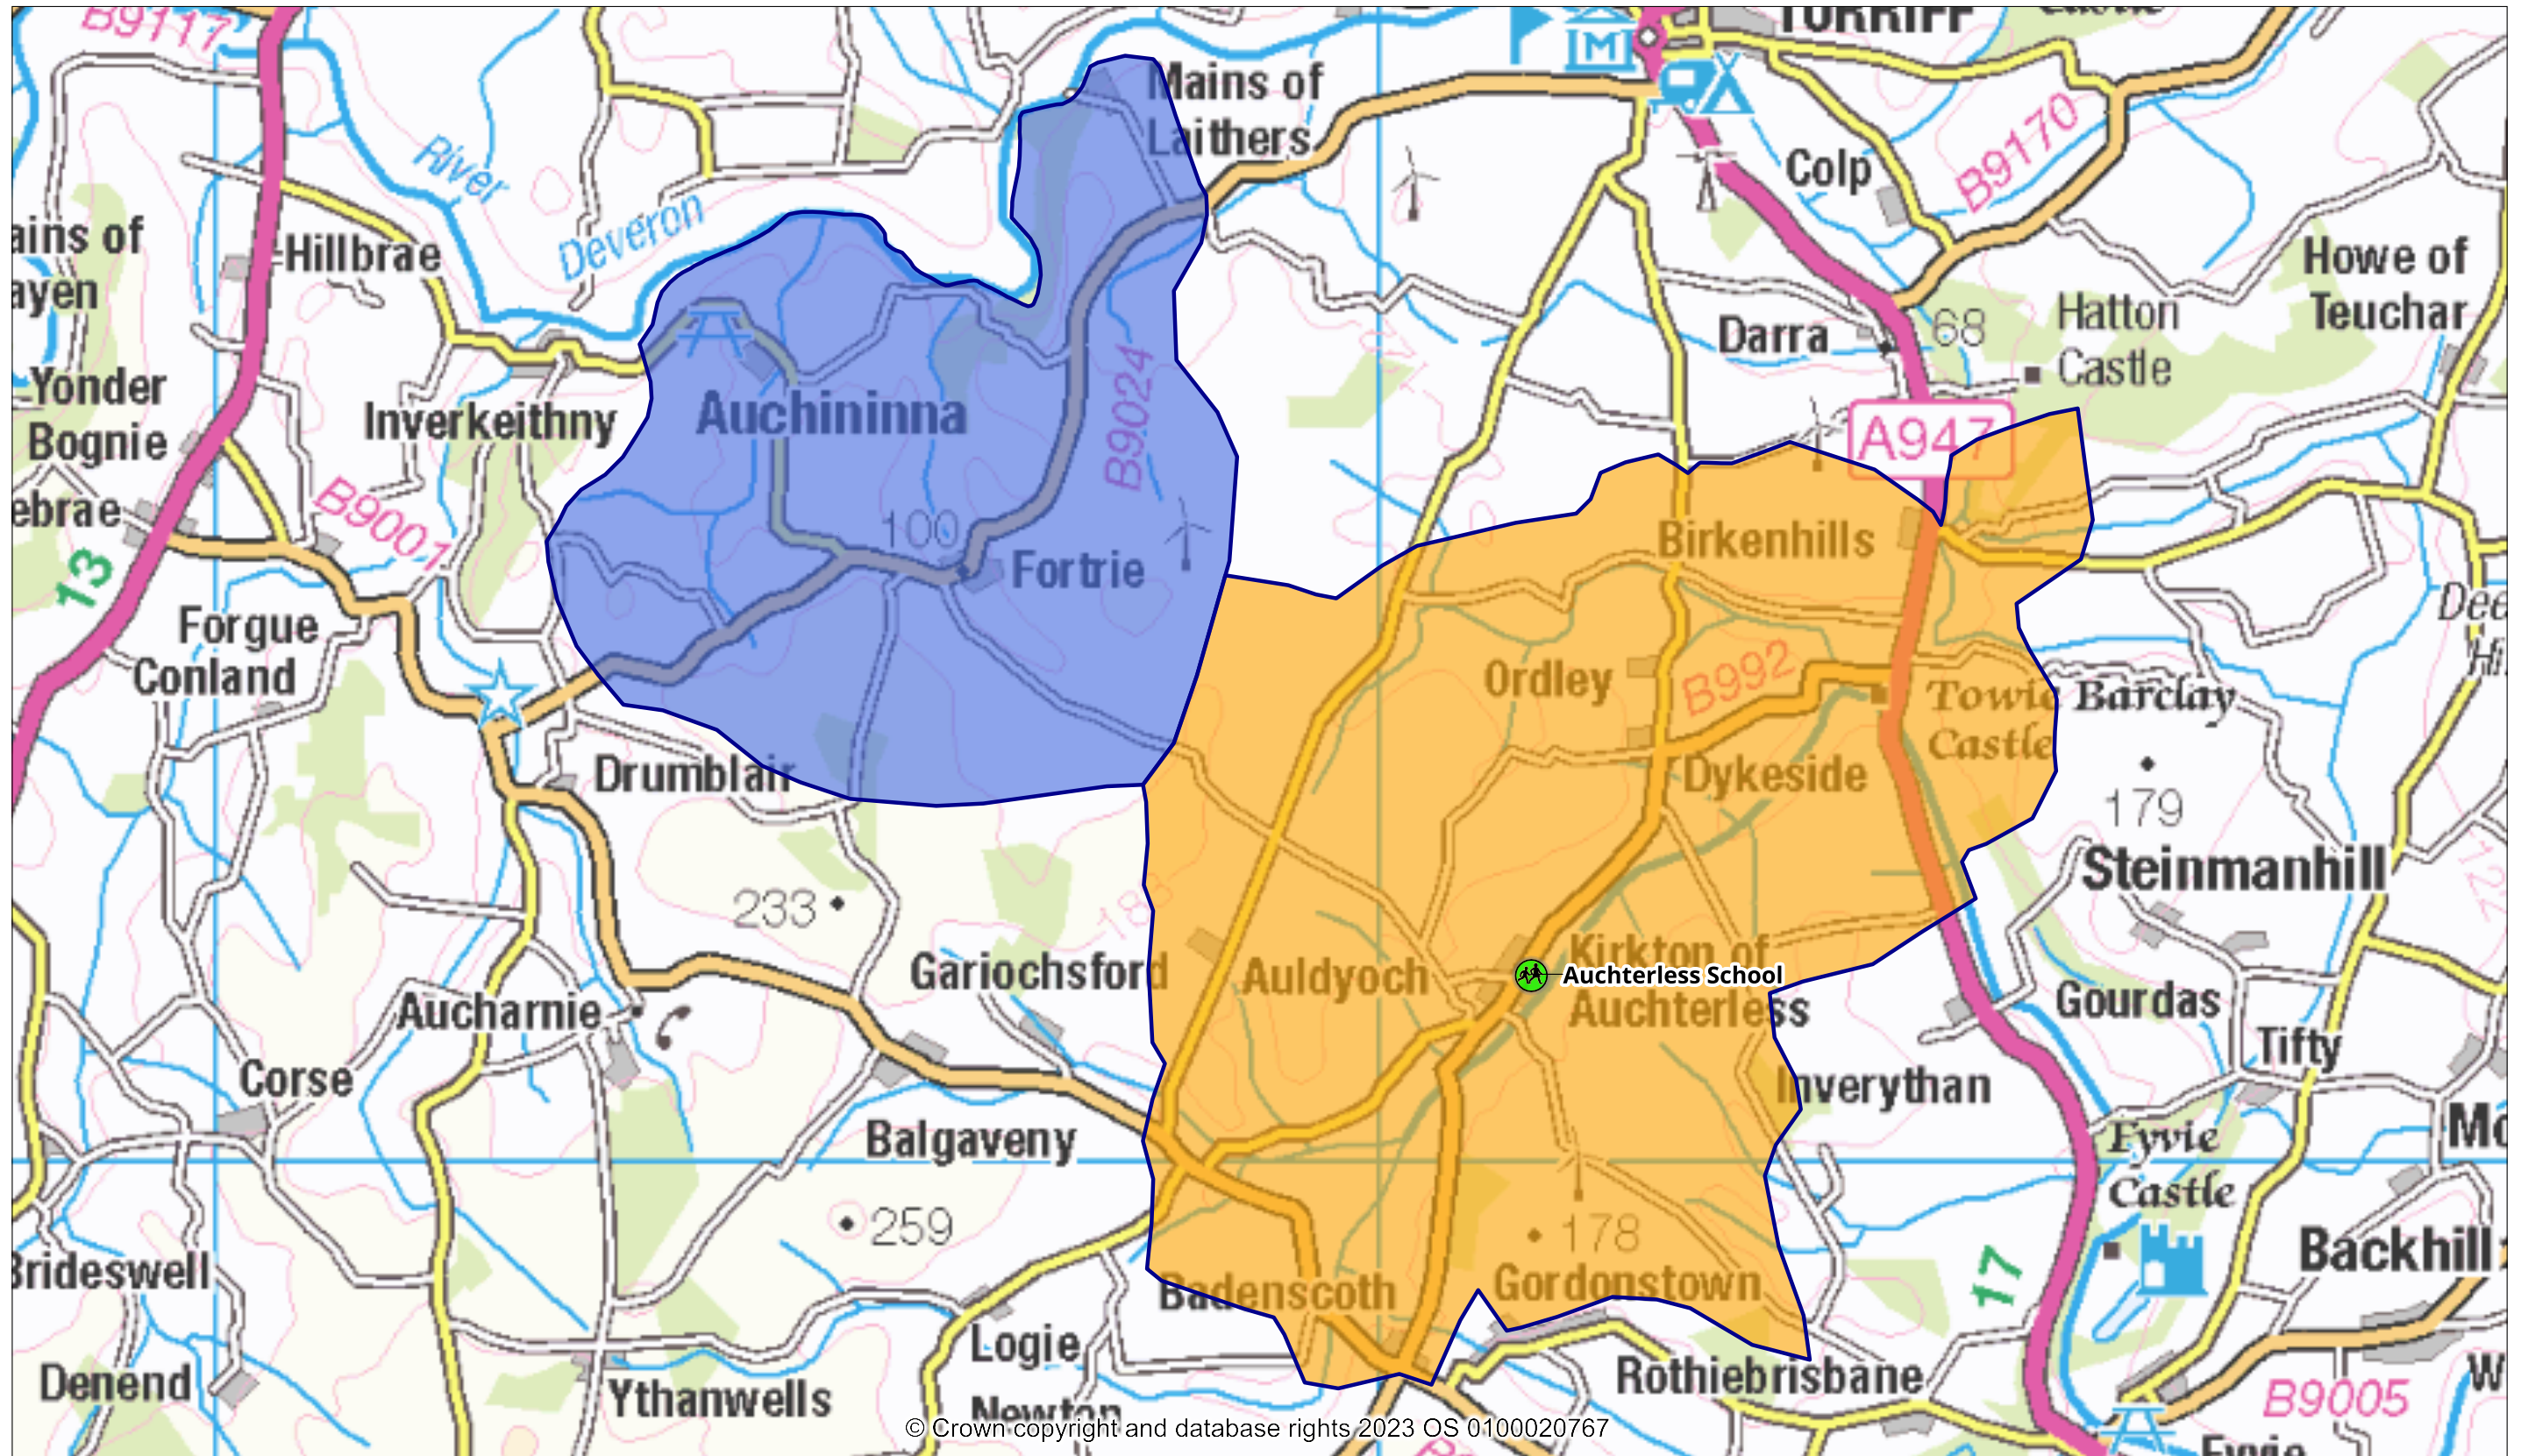

# Easterfield School merged with Auchterless School

© Crown copyright and database rights 2023 OS 0100020767

Aberdeenshire Council  
Woodhill House  
Westburn Road  
Aberdeen  
AB16 5GB

Operator:	Learning Estates
Department:	E&CS
Drawing No:	1234-A
Date: 20/11/2023	Scale: 1:56999